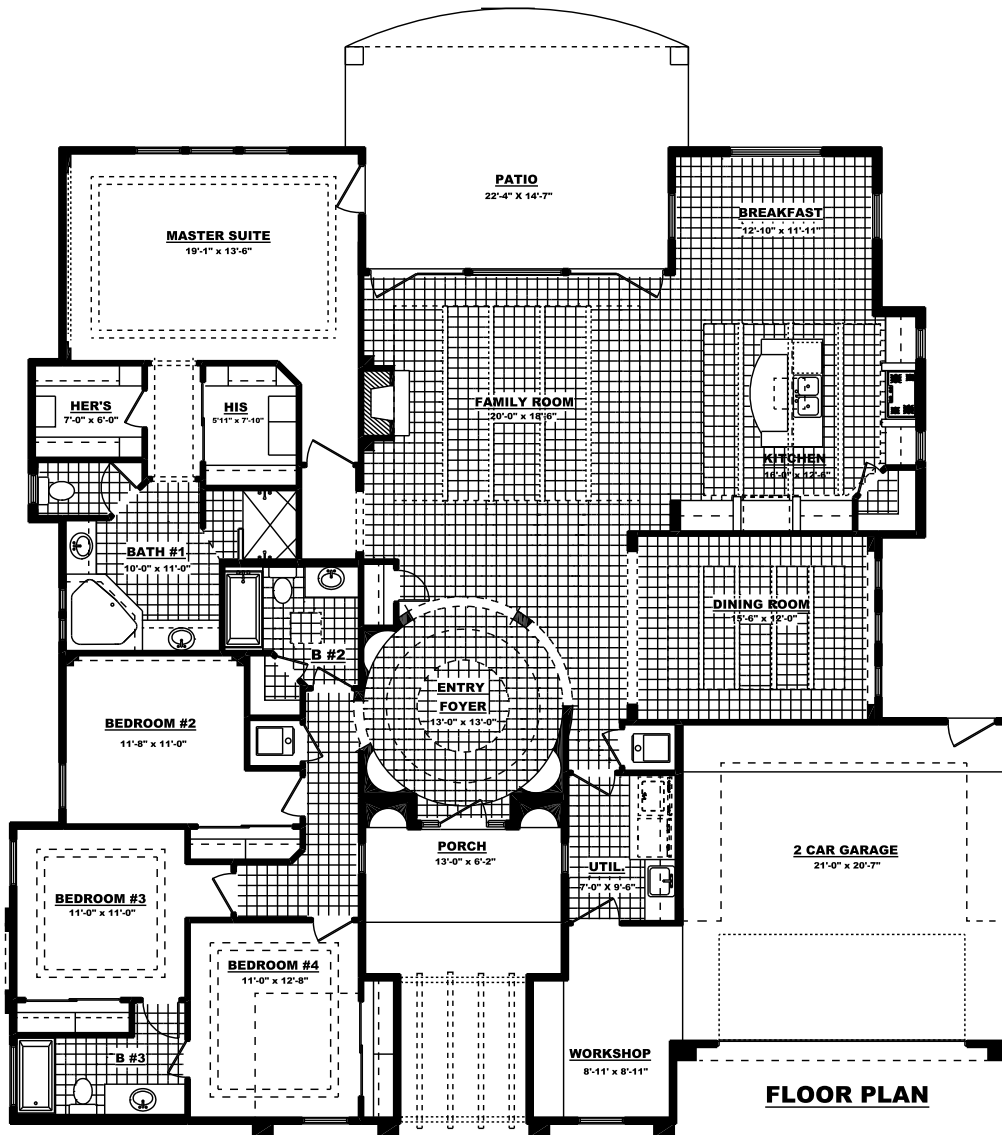

# THE PARADISE

6677 Contessa Ridge

**FRONT ELEVATION**

**FLOOR PLAN**

**2,774 Sq. Ft. - 4 Bedroom - 3 Baths - 2 Car Garage**

**W 65'-9" X D 63'-4"**