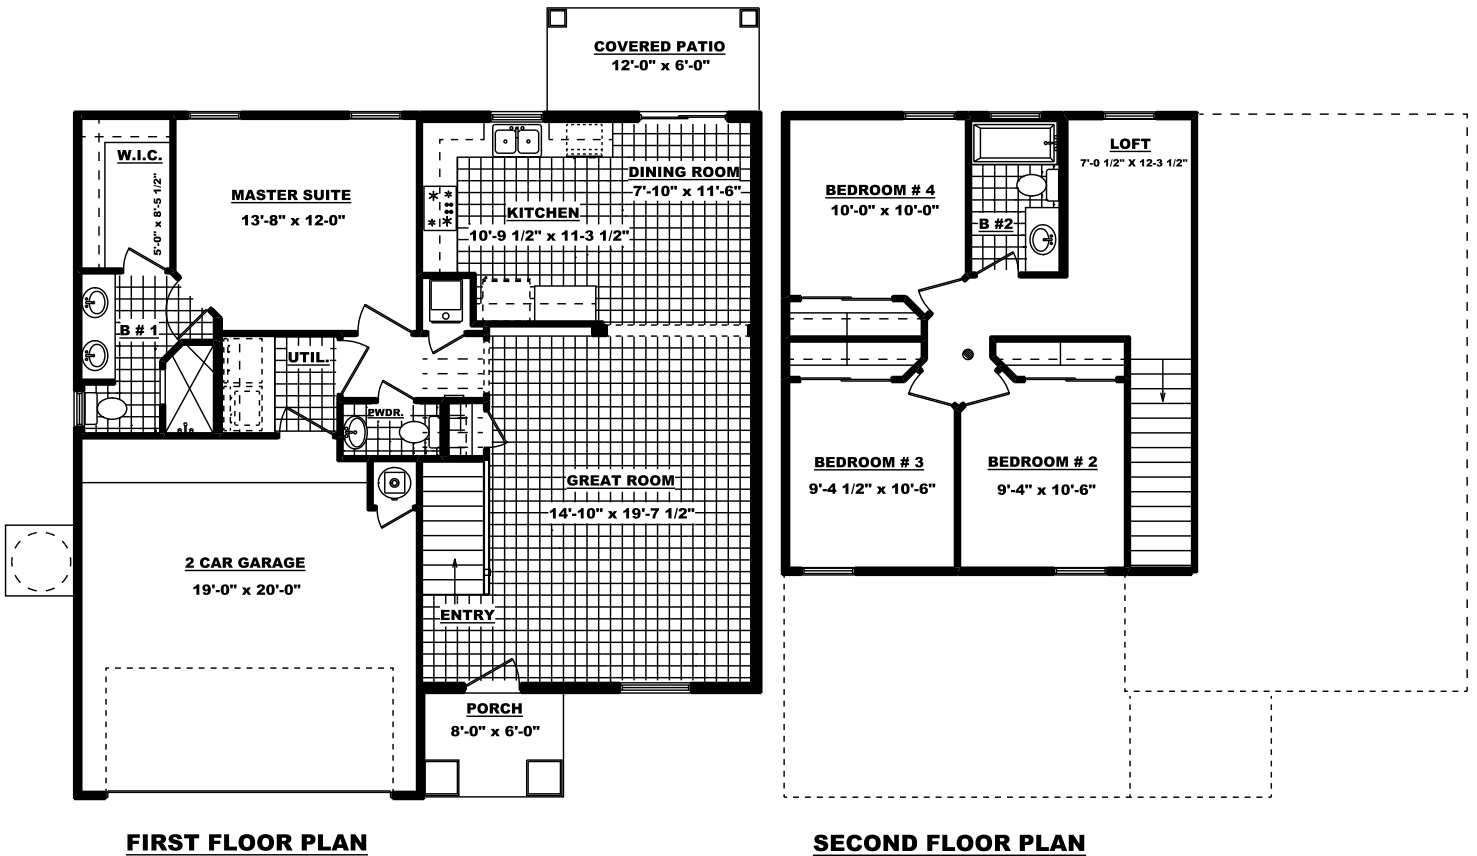

# THE CHEROKEE

10704 Blue Sage Cr.

FRONT ELEVATION

1,580 Sq. Ft. - 4 Bedroom - 2.5 Bath - 2 Car Garage

W 38'-8" X D 38'-8"