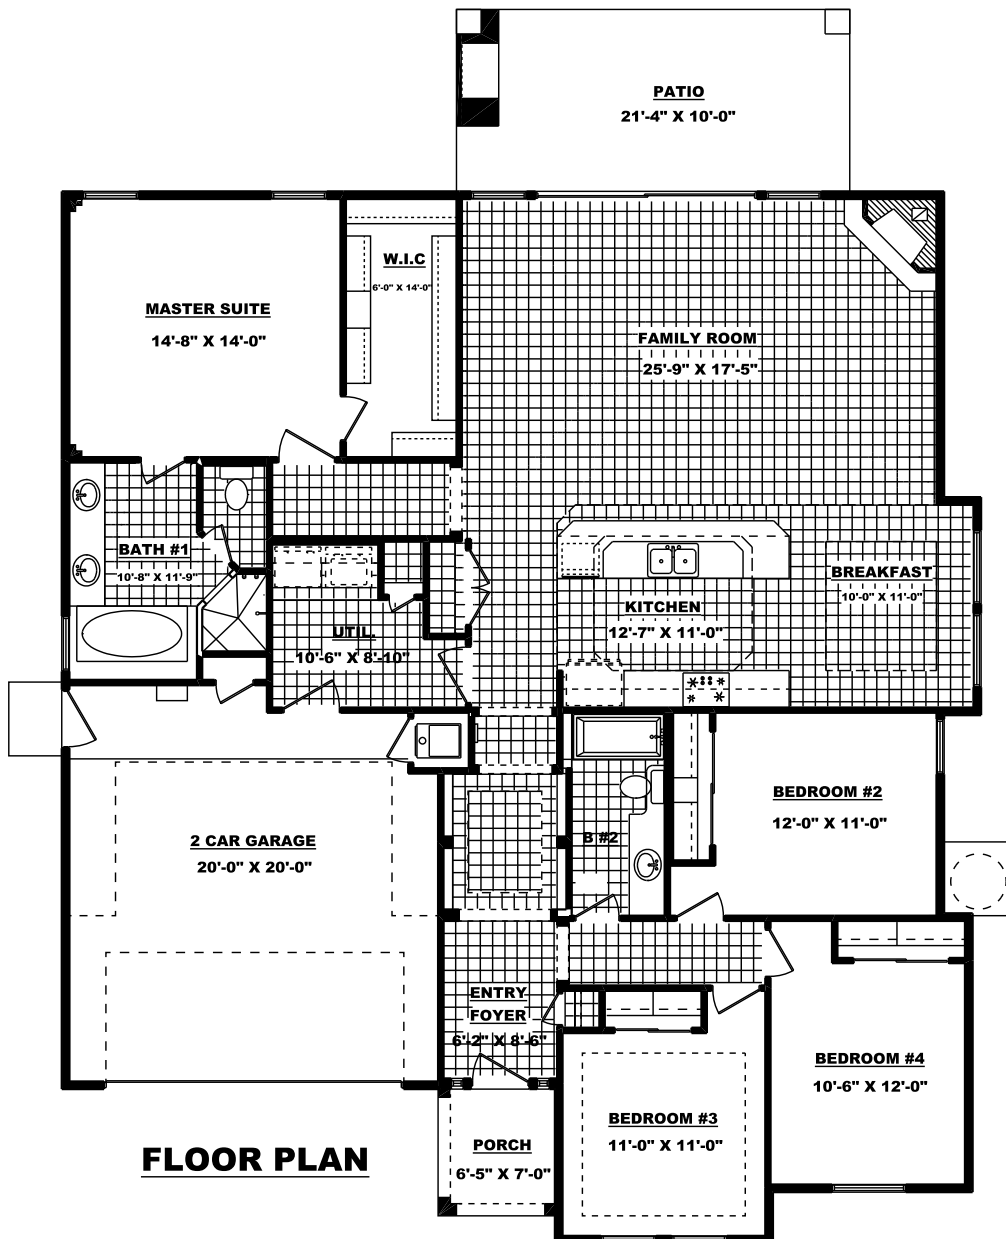

# THE LILY

6188 Franklin Dove Ave.

**2,088 Sq. Ft. - 4 Bedroom - 2 Baths - 2 Car Garage**  
**W 49' - 7 1/2" X D 56'-10"**