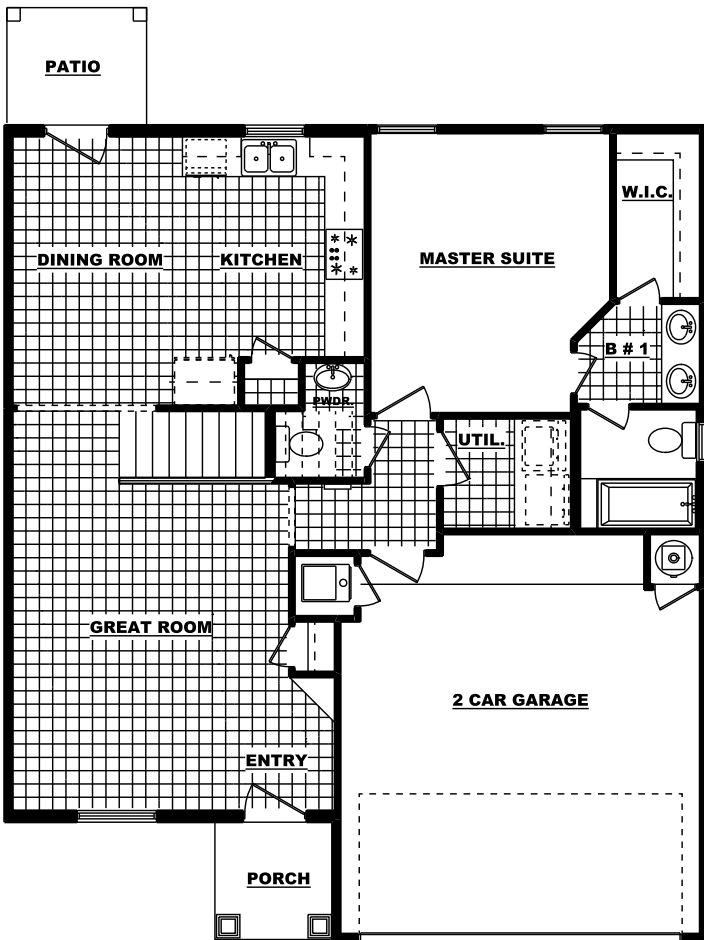

THE DALLAS

14354 South Cave Ave.

1,587 Sq. Ft. - 4 Bedroom - 2.5 Bath - 2 Car Garage
W 35' - 0" X D 40' - 8"