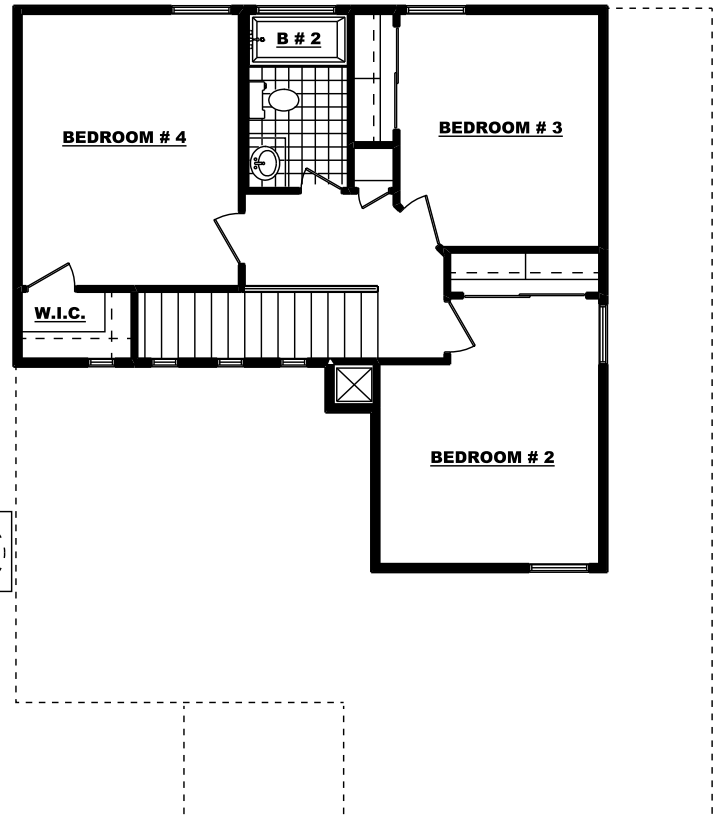

THE DALLAS

14354 South Cave Ave.

1,587 Sq. Ft. - 4 Bedroom - 2.5 Bath - 2 Car Garage
W 35' - 0" X D 40' - 8"