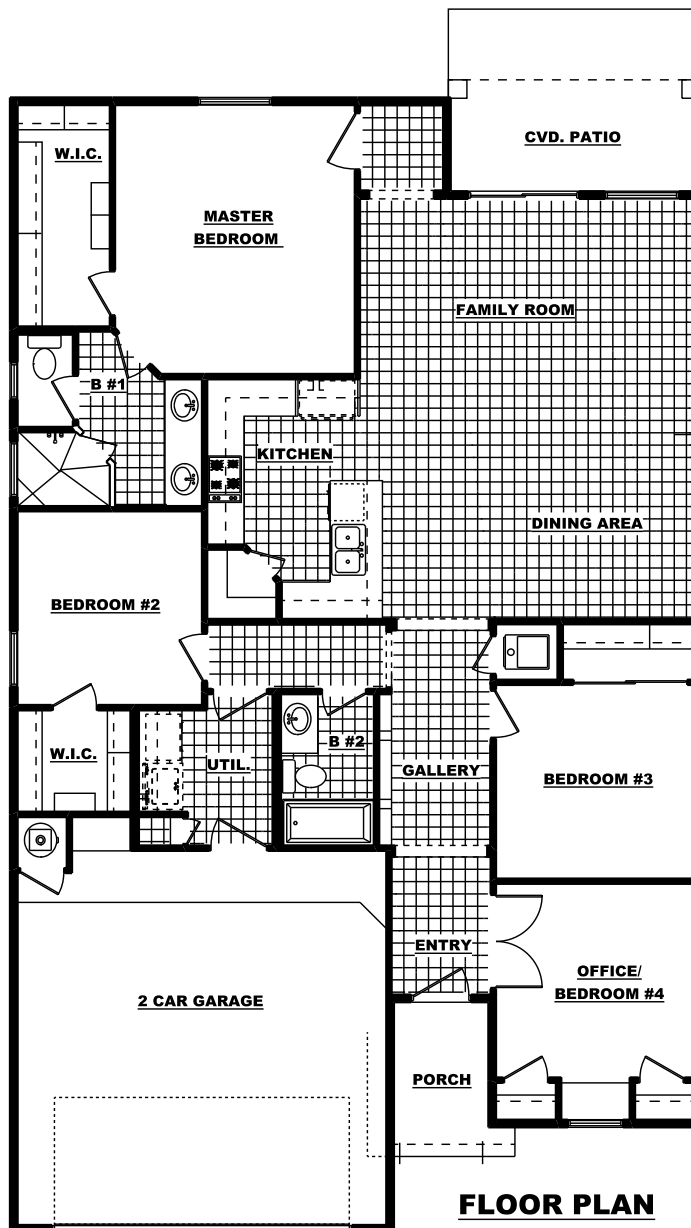

# THE SOPHIA

5862 Laurensito St.

**1,675 Sq. Ft. - 4 Bedroom - 2 Bath - 2 Car Garage**  
**W 37' - 4" X D 61' - 4"**