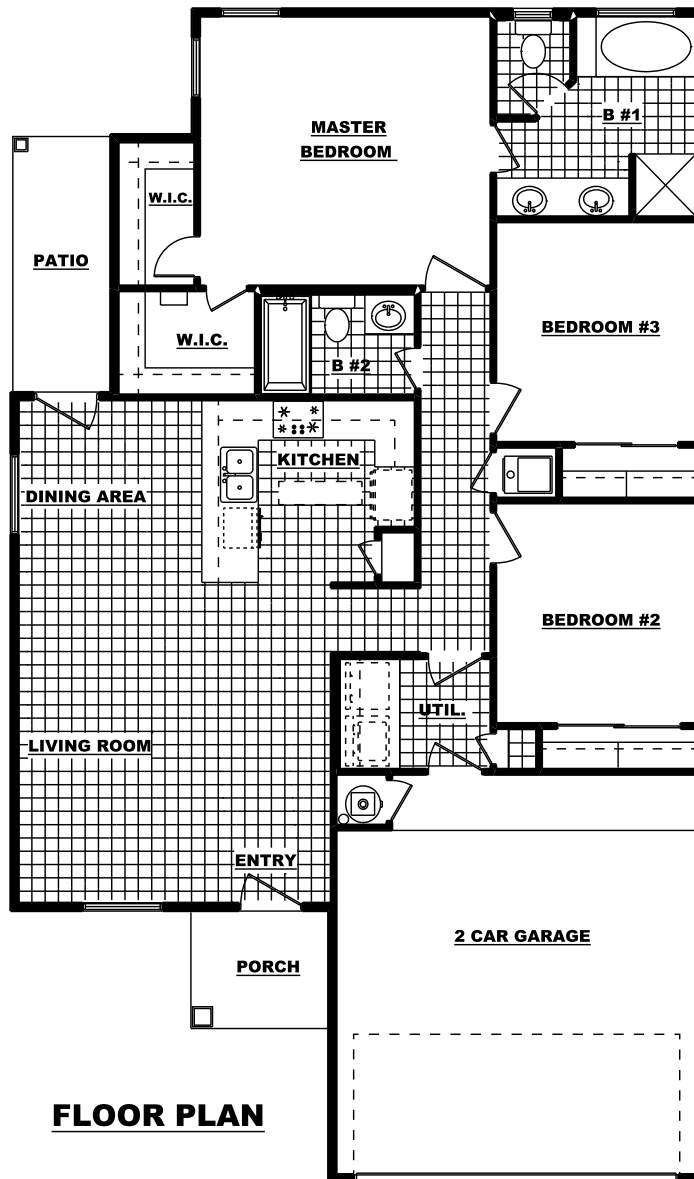

THE COLORADO

10729 Silvercloud Dr.

1,325 Sq. Ft. - 3 Bedroom - 2 Bath - 2 Car Garage
W 34' - 6" X D 58' - 6 1/2"