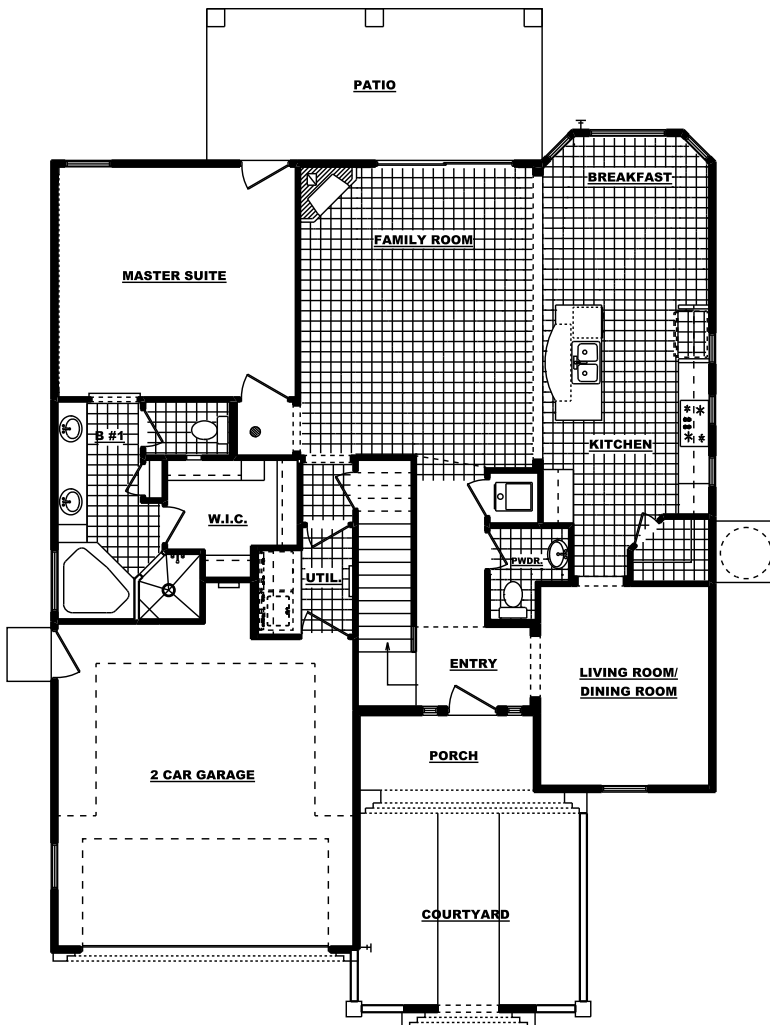

# THE BROOKLYN

6180 Franklin Dove Ave.

**FRONT ELEVATION**

**2,518 Sq. Ft. - 4 Bedroom - 2.5 Baths - 2 Car Garage**

**W 43' - 0" X D 53' - 4"**