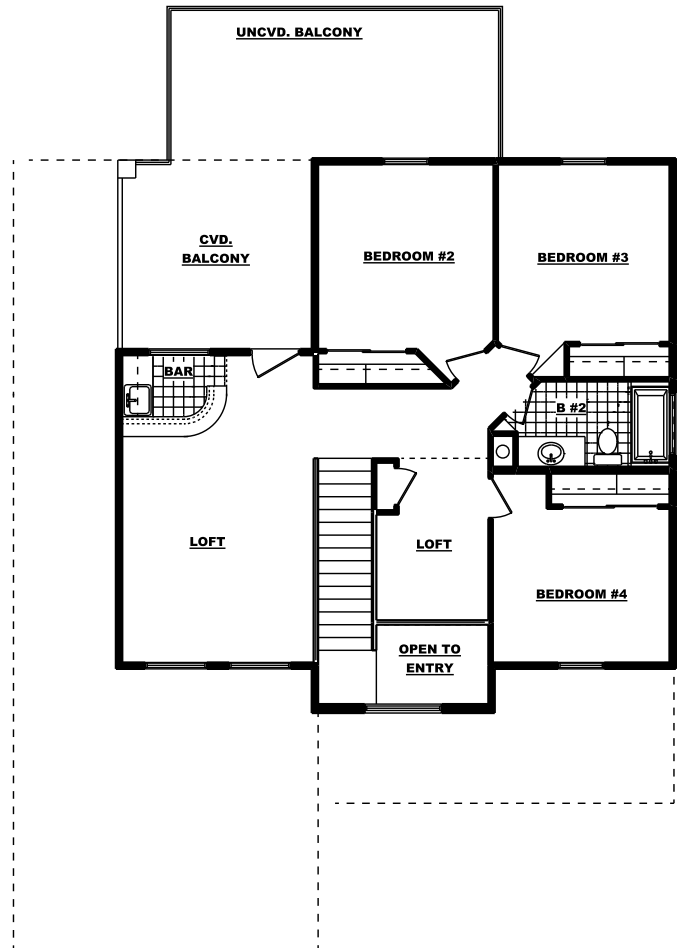

# THE BROOKLYN

6180 Franklin Dove Ave.

**FRONT ELEVATION**

**2,518 Sq. Ft. - 4 Bedroom - 2.5 Baths - 2 Car Garage**

**W 43' - 0" X D 53' - 4"**