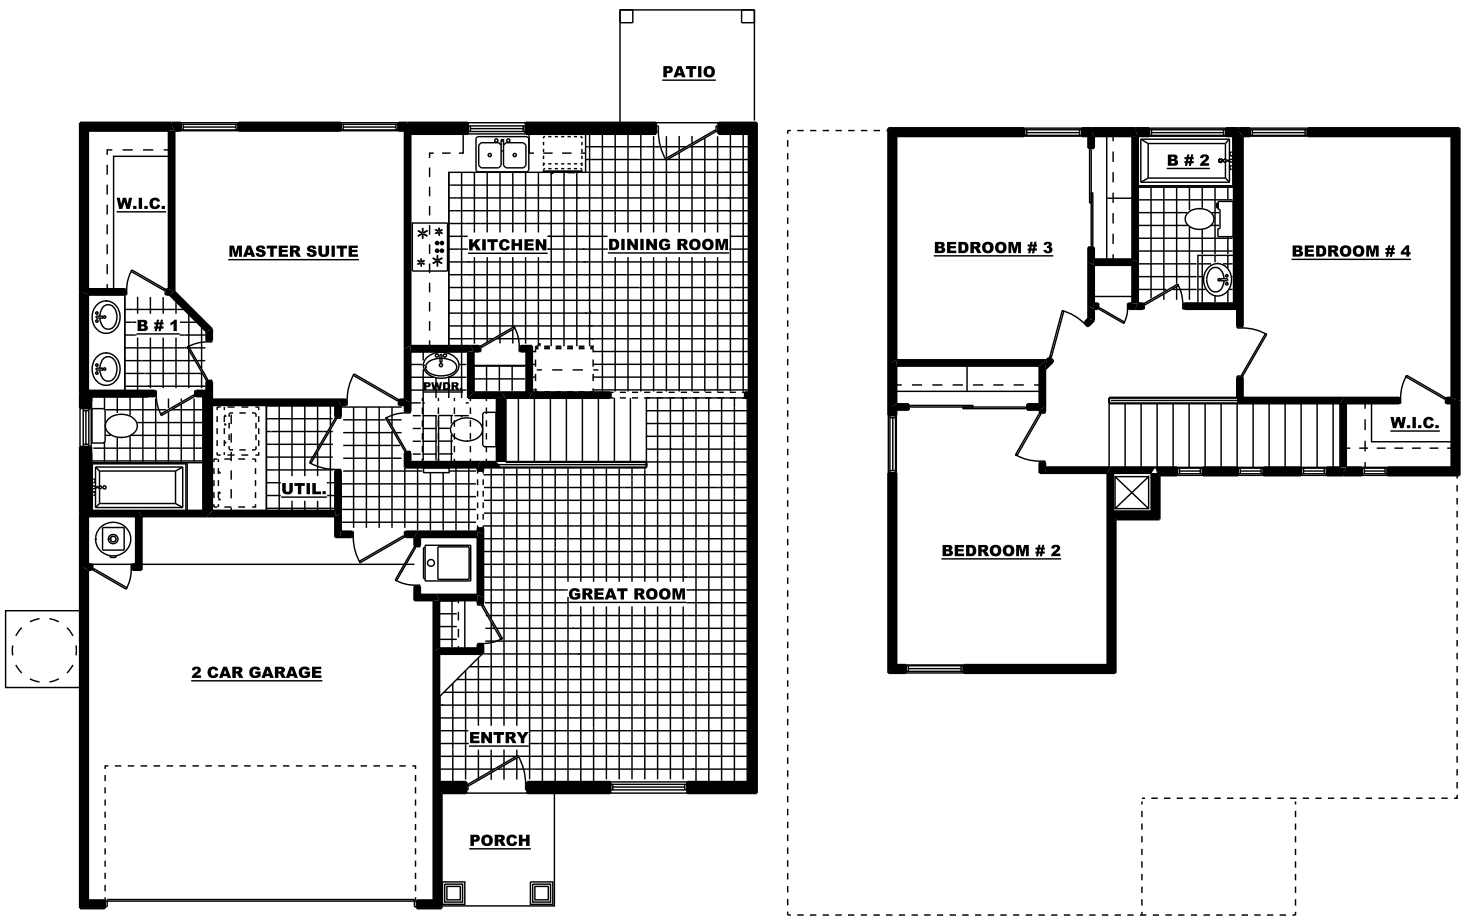

THE DALLAS

14600 Ginger Kerrick Ave.

1,587 Sq. Ft. - 4 Bedroom - 2.5 Bath - 2 Car Garage
W 35' - 0" X D 40' - 8"