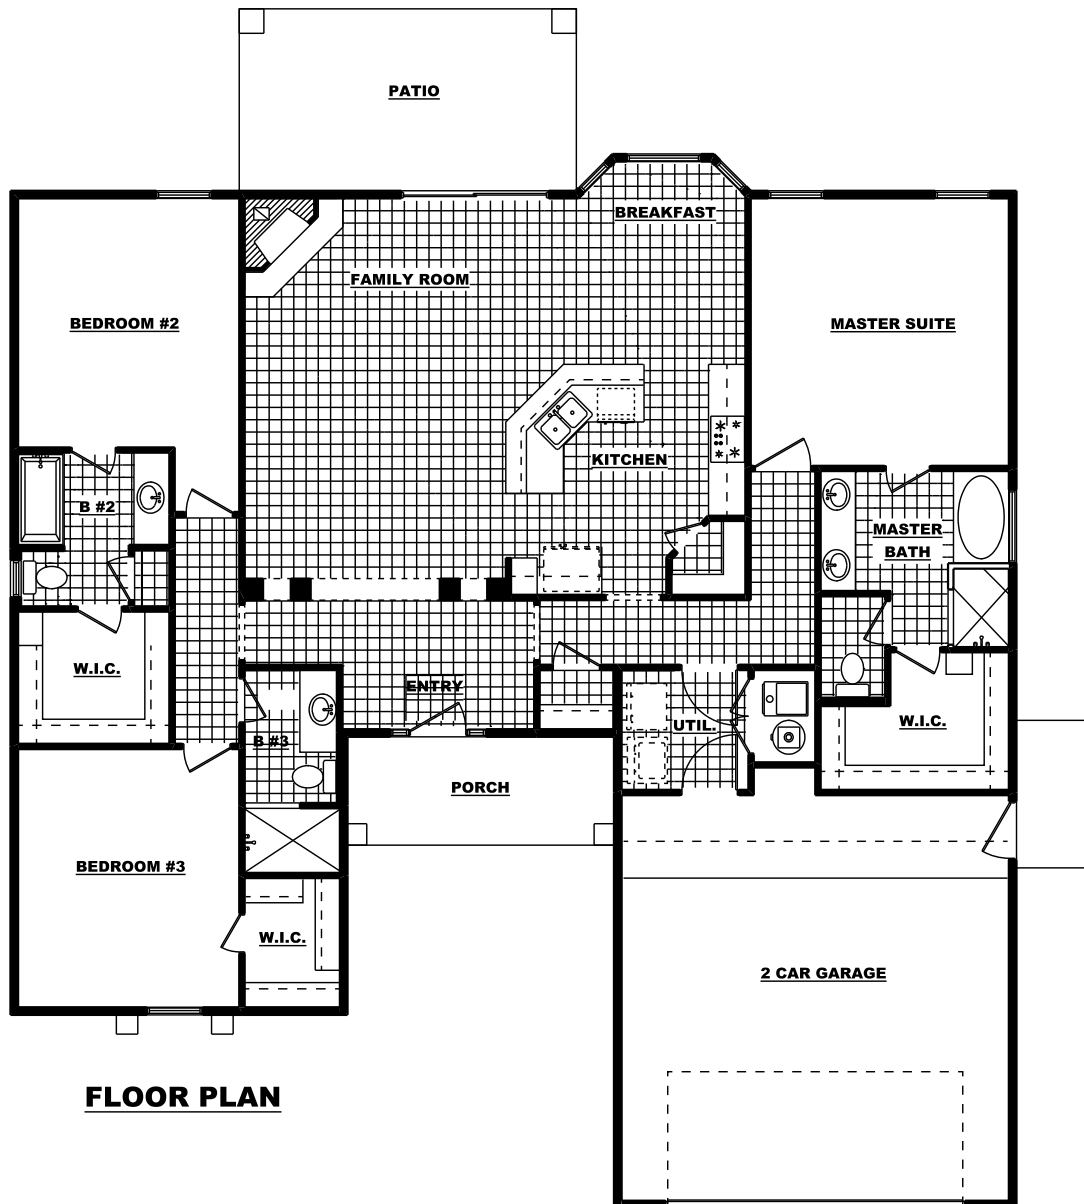

THE JEFFERSON

5709 Valley Lilac Ln.

1,978 Sq. Ft. - 3 Bedroom - 3 Bath - 2 Car Garage