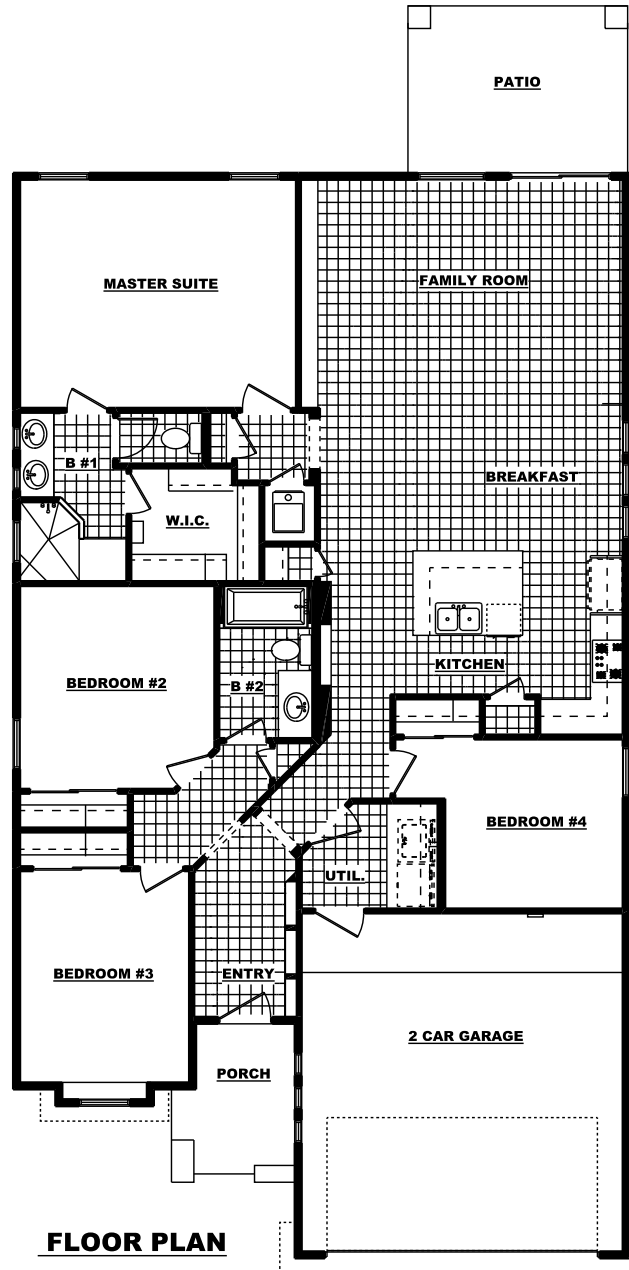

THE FIJI

14374 Loma Esmeralda Dr.

FRONT ELEVATION

FLOOR PLAN

1,756 Sq. Ft. - 4 Bedroom - 2 Bath - 2 Car Garage