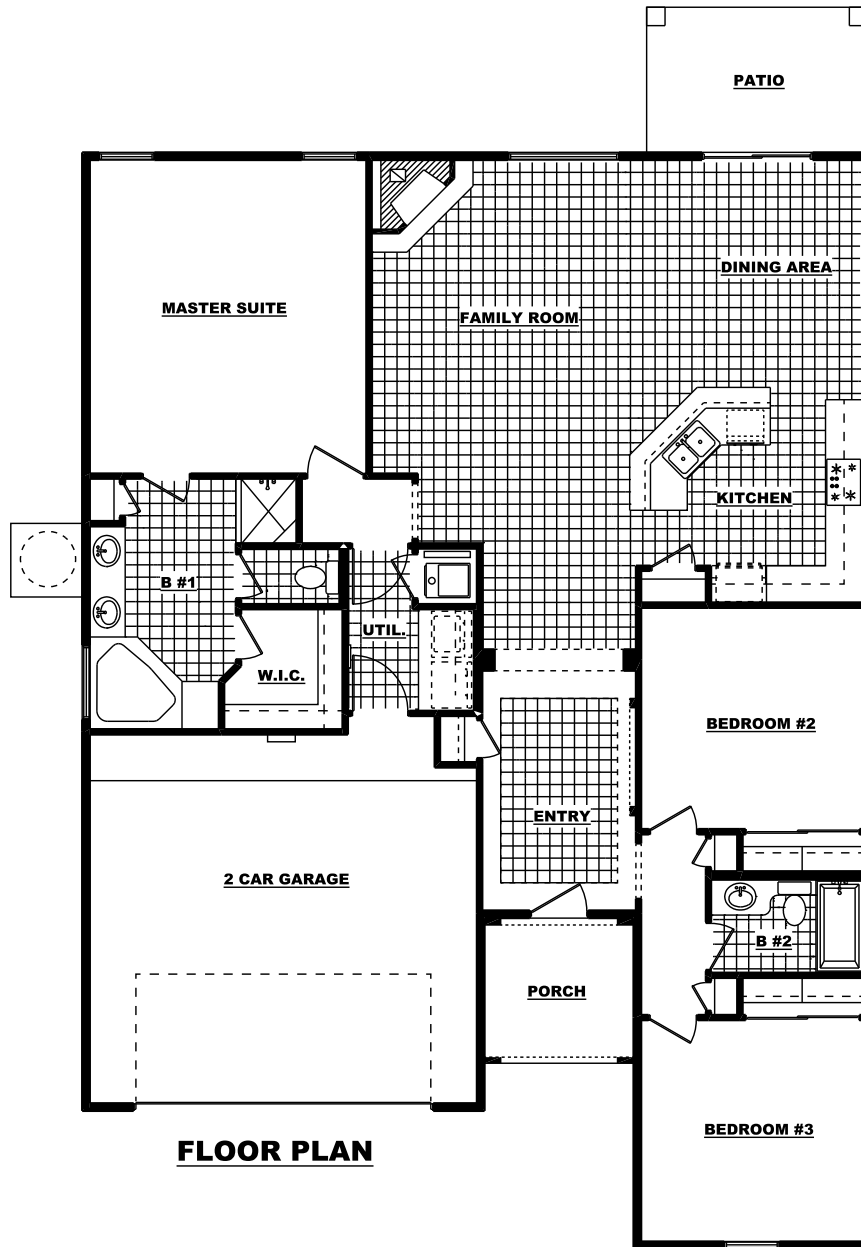

THE DIAMOND EDGE

5695 Britain Dr.

FRONT ELEVATION

FLOOR PLAN

1,788 Sq. Ft. - 3 Bedroom - 2 Baths - 2 Car Garage

42'-6" W X 59'-3" D