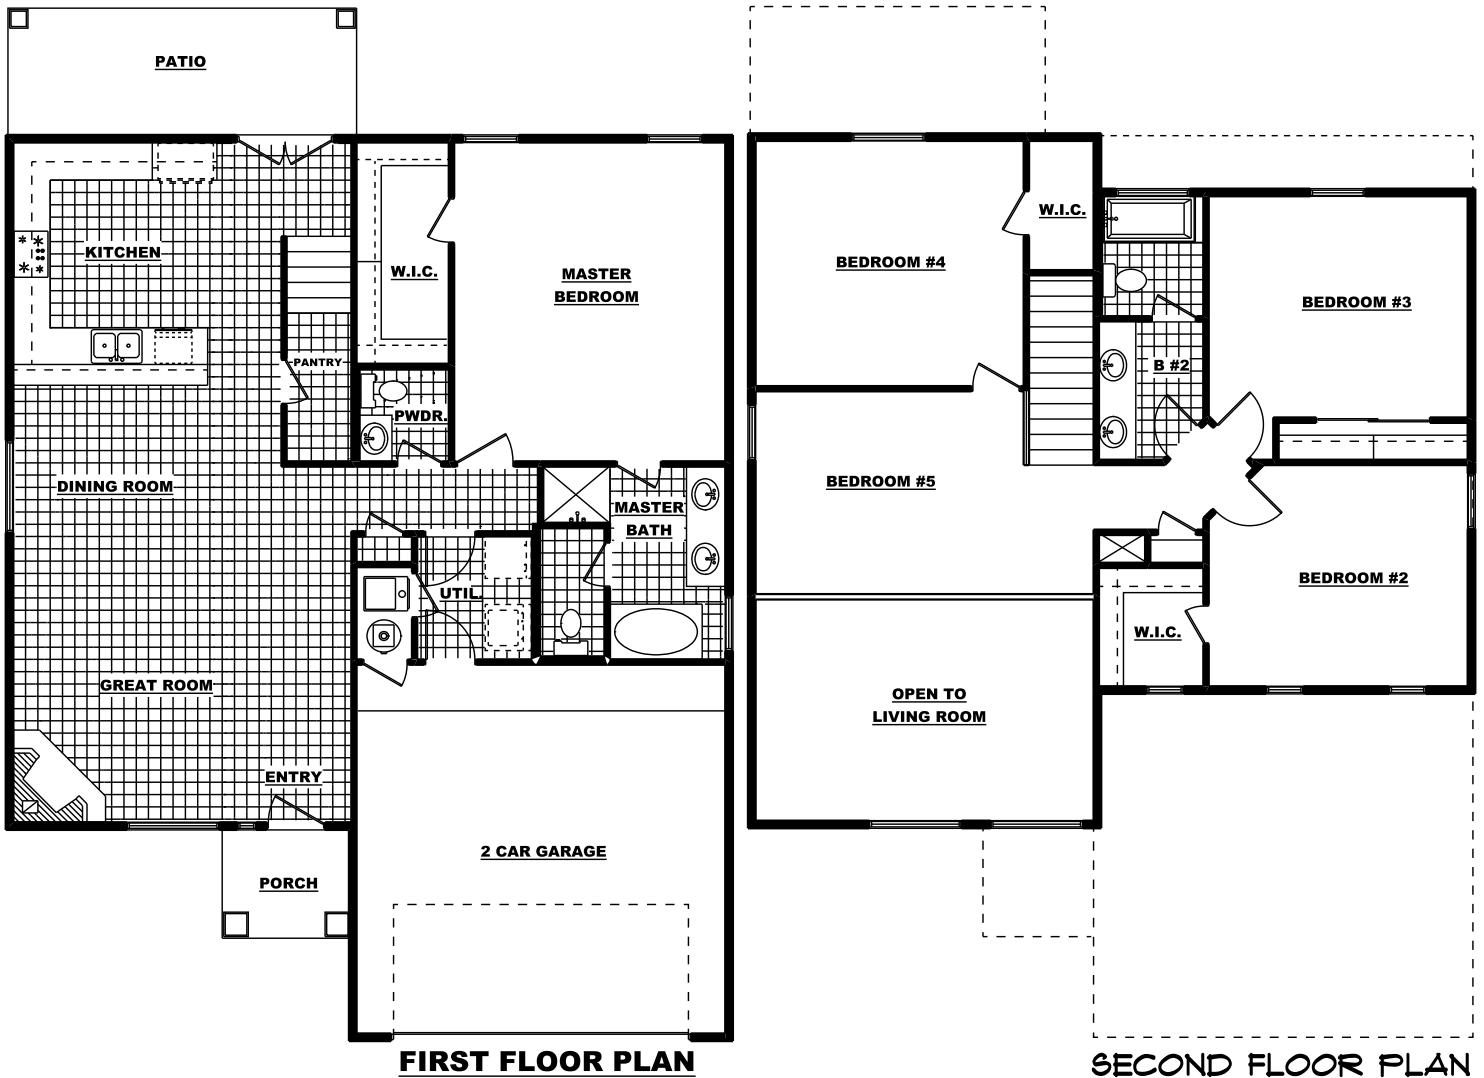

# THE WASHINGTON

3008 Lookout Point

**FRONT ELEVATION**

**2,303 Sq. Ft. - 4 Bedroom - 2.5 Bath - 2 Car Garage**