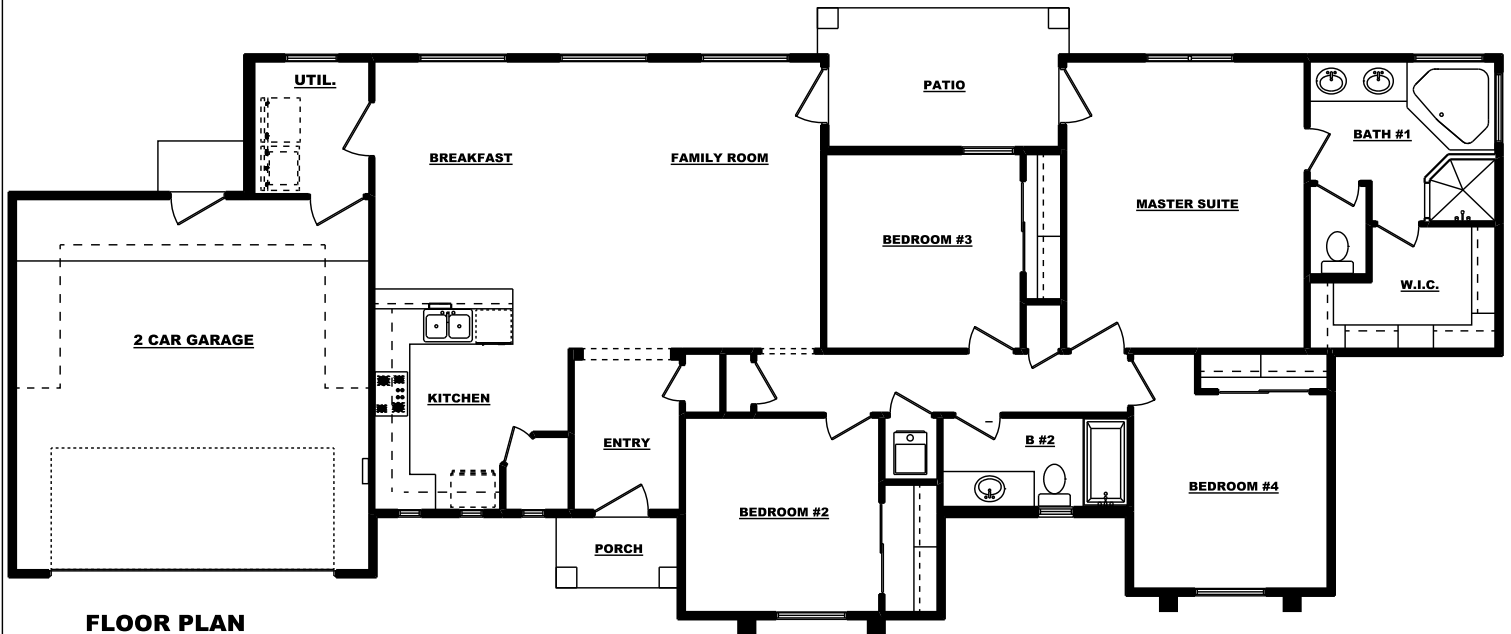

THE SONYA (MOD)

5902 Windermore

FRONT ELEVATION

FLOOR PLAN

1,725 Sq. Ft. - 4 Bedroom - 2 Bath - 2 Car Garage