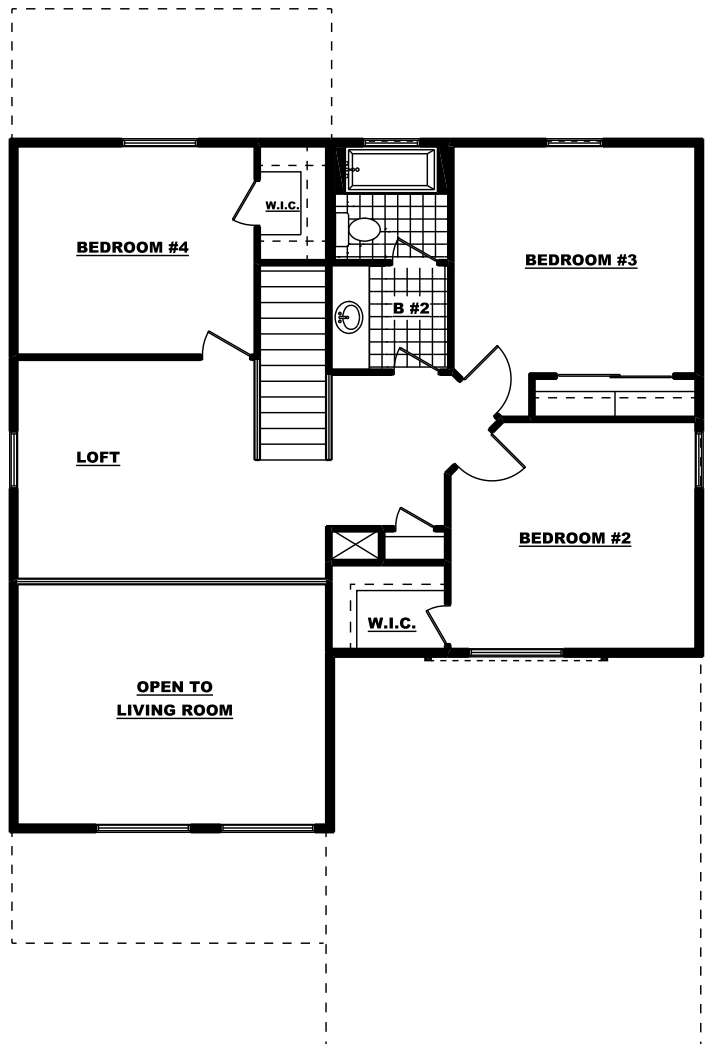

# THE MARCUS W/LOFT

5601 NEW CASTLE

**FRONT ELEVATION**

**FIRST FLOOR PLAN**

**SECOND FLOOR PLAN**

**2,088 Sq. Ft. - 4 Bedroom - 2.5 Bath - 2 Car Garage**