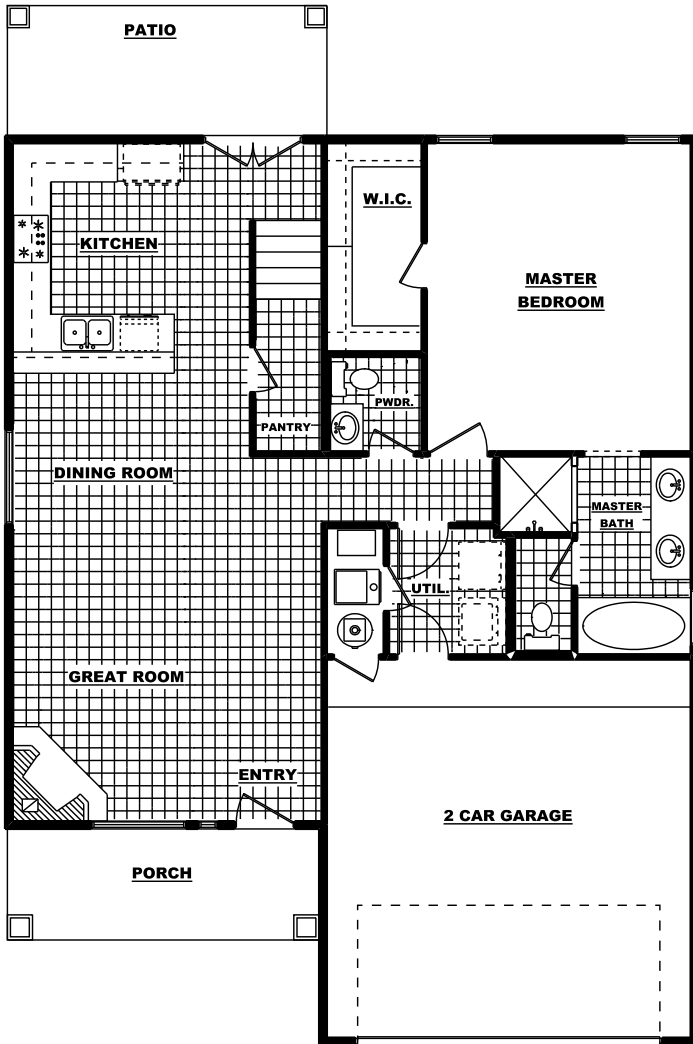

# THE MARCUS W/LOFT

5601 NEW CASTLE

**FRONT ELEVATION**

**FIRST FLOOR PLAN**

**SECOND FLOOR PLAN**

**2,088 Sq. Ft. - 4 Bedroom - 2.5 Bath - 2 Car Garage**