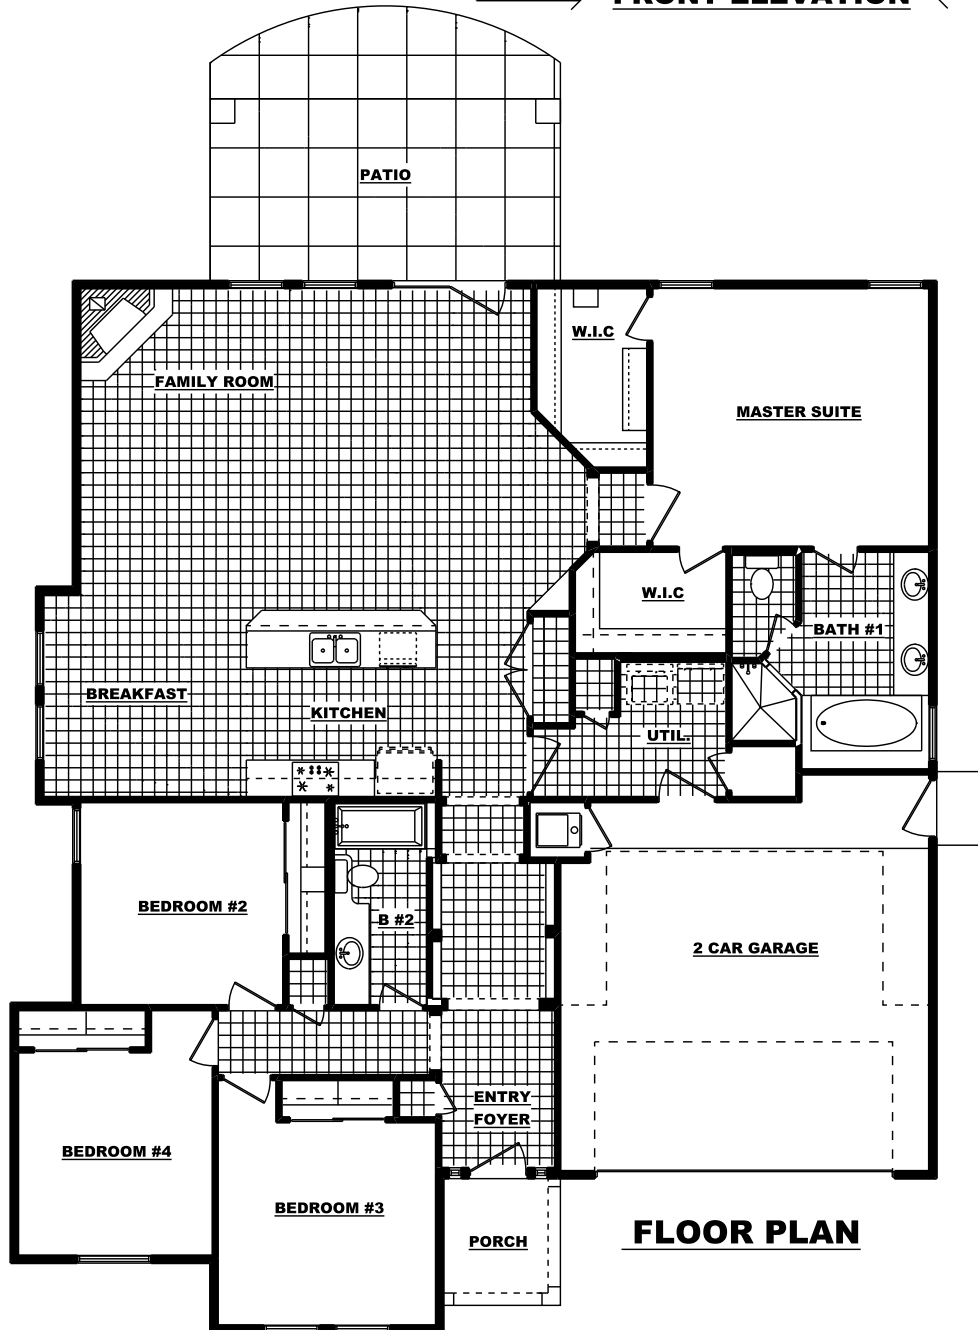

THE LILY

5313 GROVE EAST DR.

FRONT ELEVATION

FLOOR PLAN

2,053 Sq. Ft. - 4 Bedroom - 2 Bath - 2 Car Garage