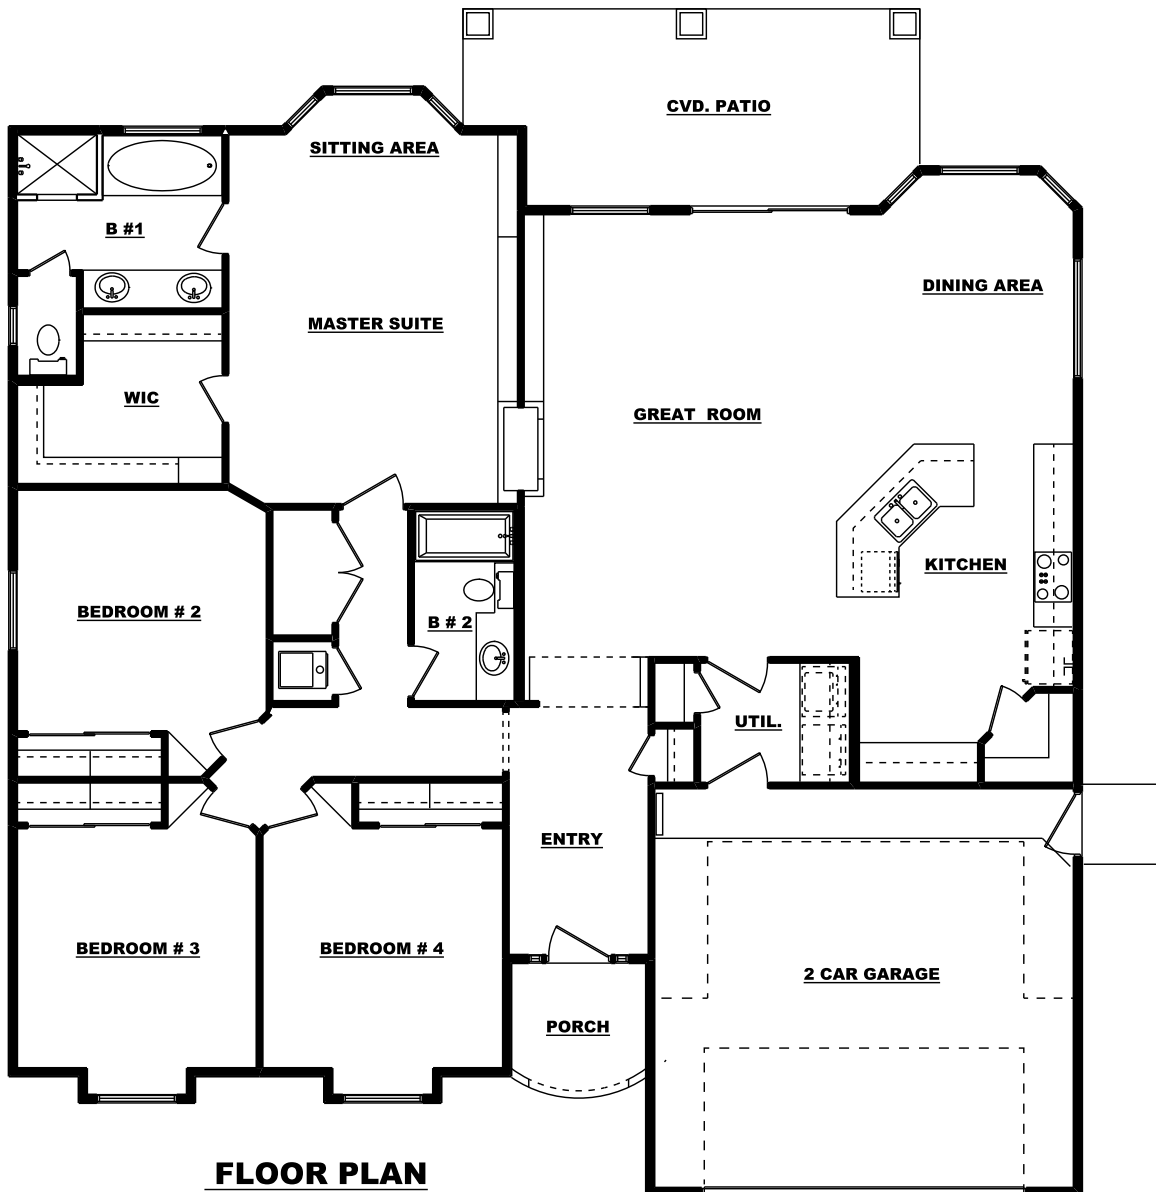

THE JACKSON II

5794 Britain

FRONT ELEVATION

FLOOR PLAN

2,143 Sq. Ft. - 4 Bedroom - 2 Bath - 2 Car Garage