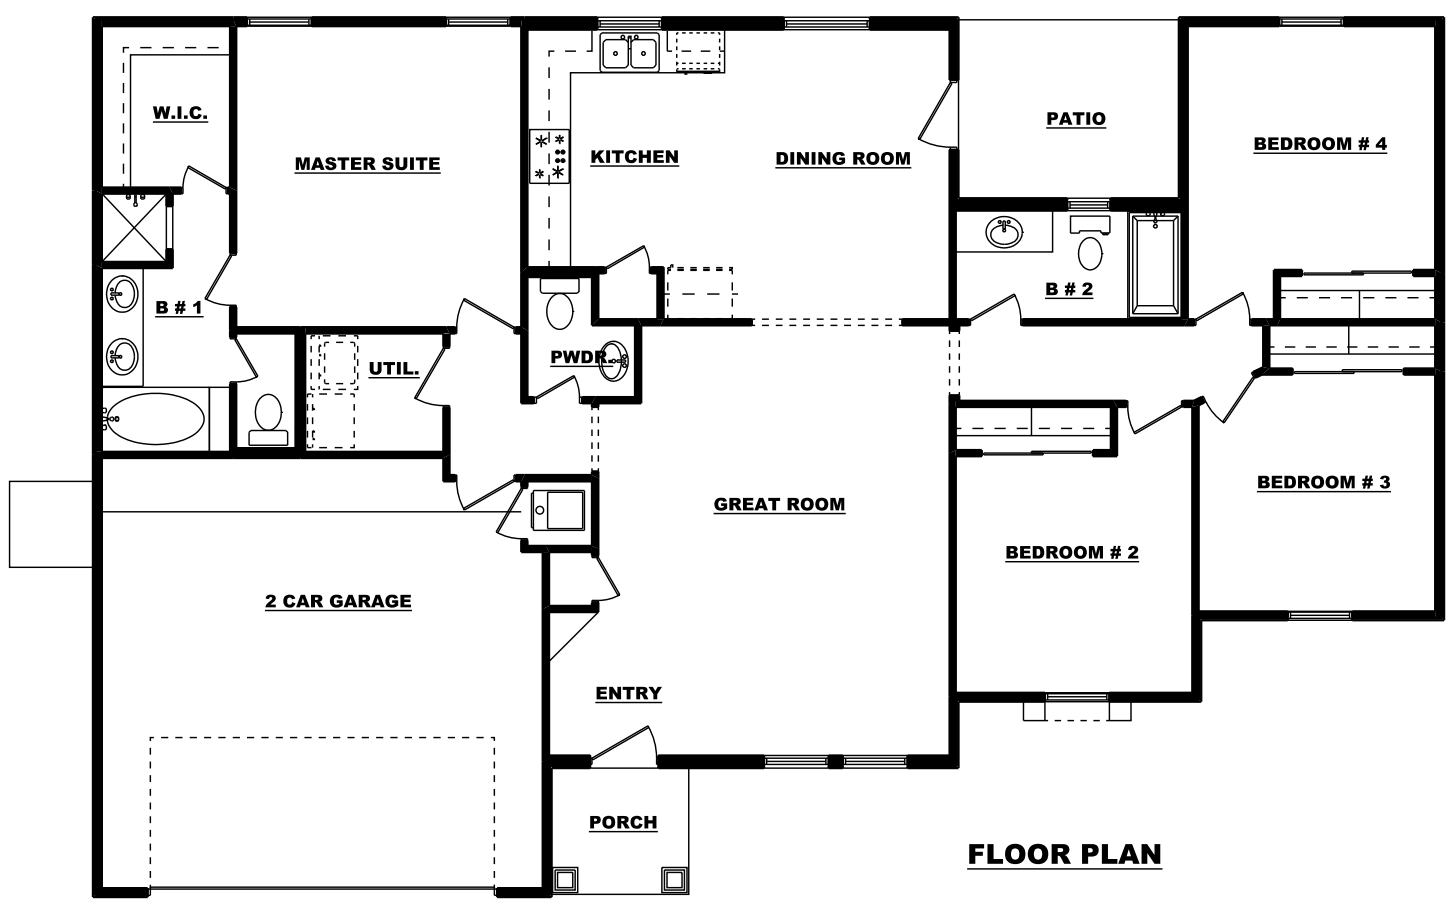

EI TORO

5816 Essex Ct.

FRONT ELEVATION

FLOOR PLAN

1,692 Sq. Ft. - 4 Bedroom - 2.5 Bath - 2 Car Garage