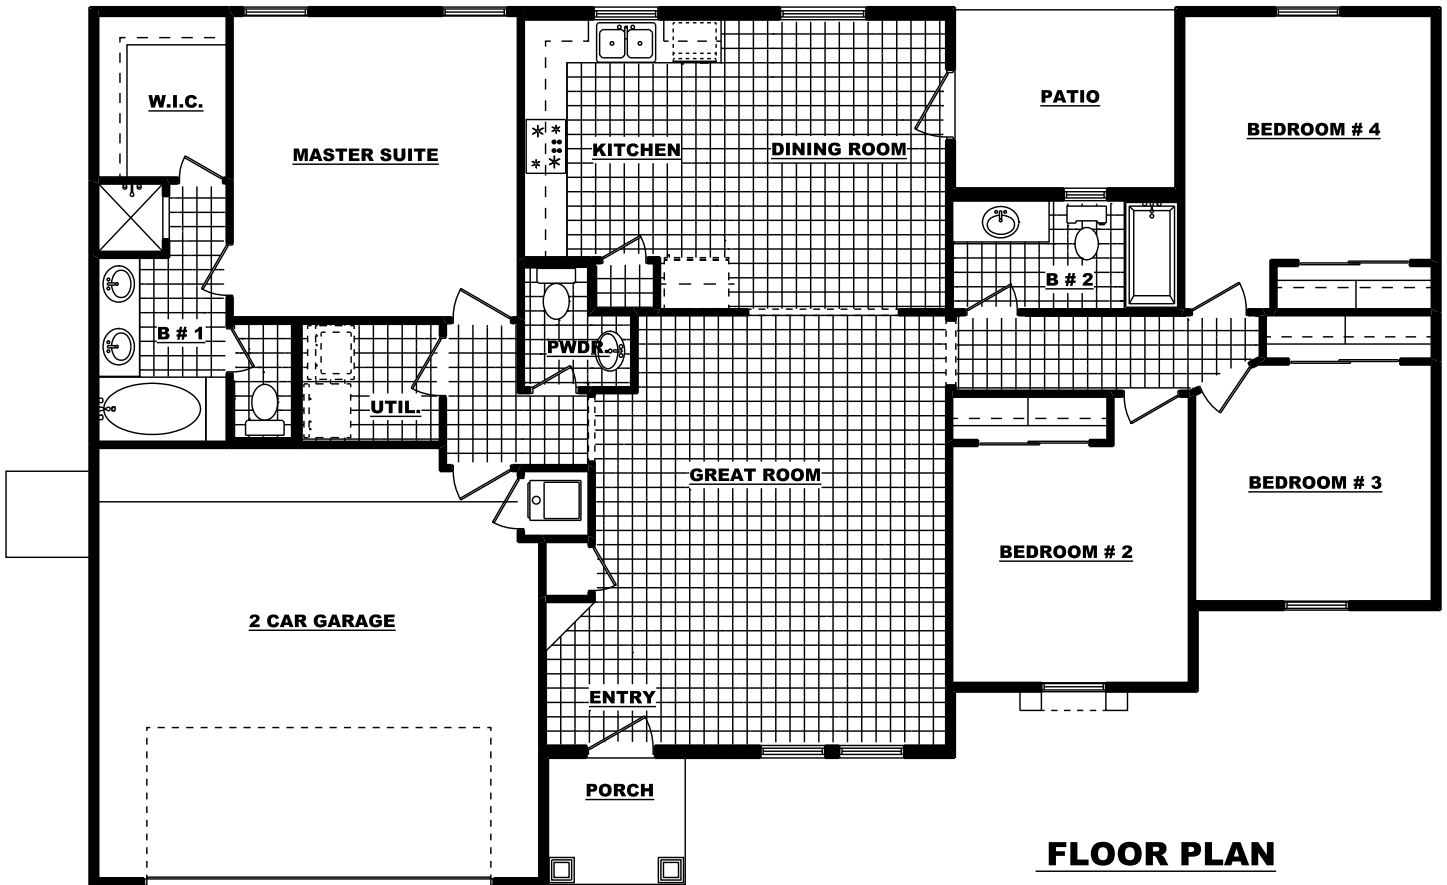

# EL TORO

5607 NEW CASTLE

**FRONT ELEVATION**

**FLOOR PLAN**

**1,692 Sq. Ft. - 4 Bedroom - 2.5 Bath - 2 Car Garage**