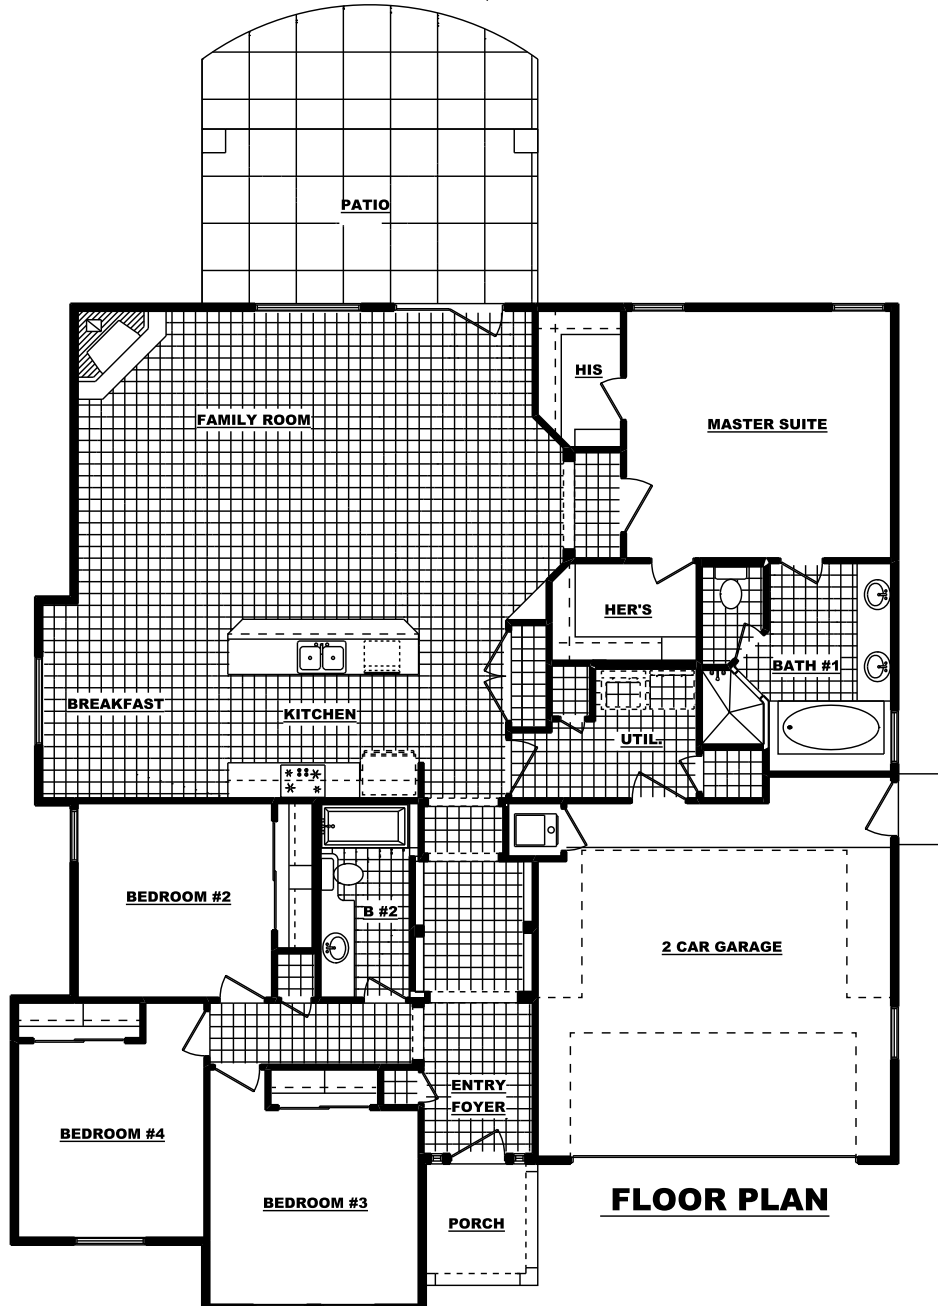

THE LILY

5713 Edinburgh Dr.

2,053 Sq. Ft. - 4 Bedroom - 2 Bath - 2 Car Garage