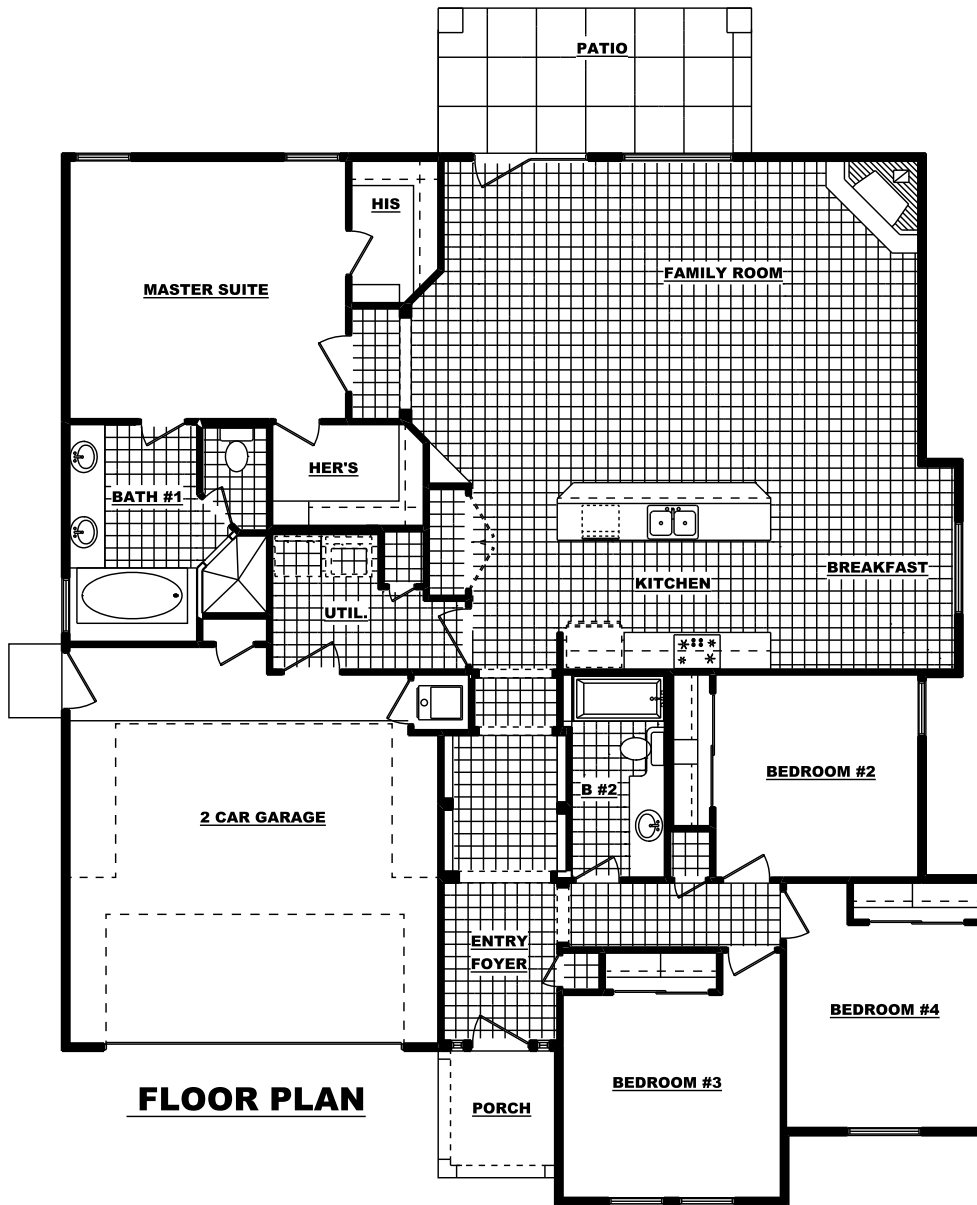

THE LILY

12202 Chapel Hill

2,053 Sq. Ft. - 4 Bedroom - 2 Baths - 2 Car Garage