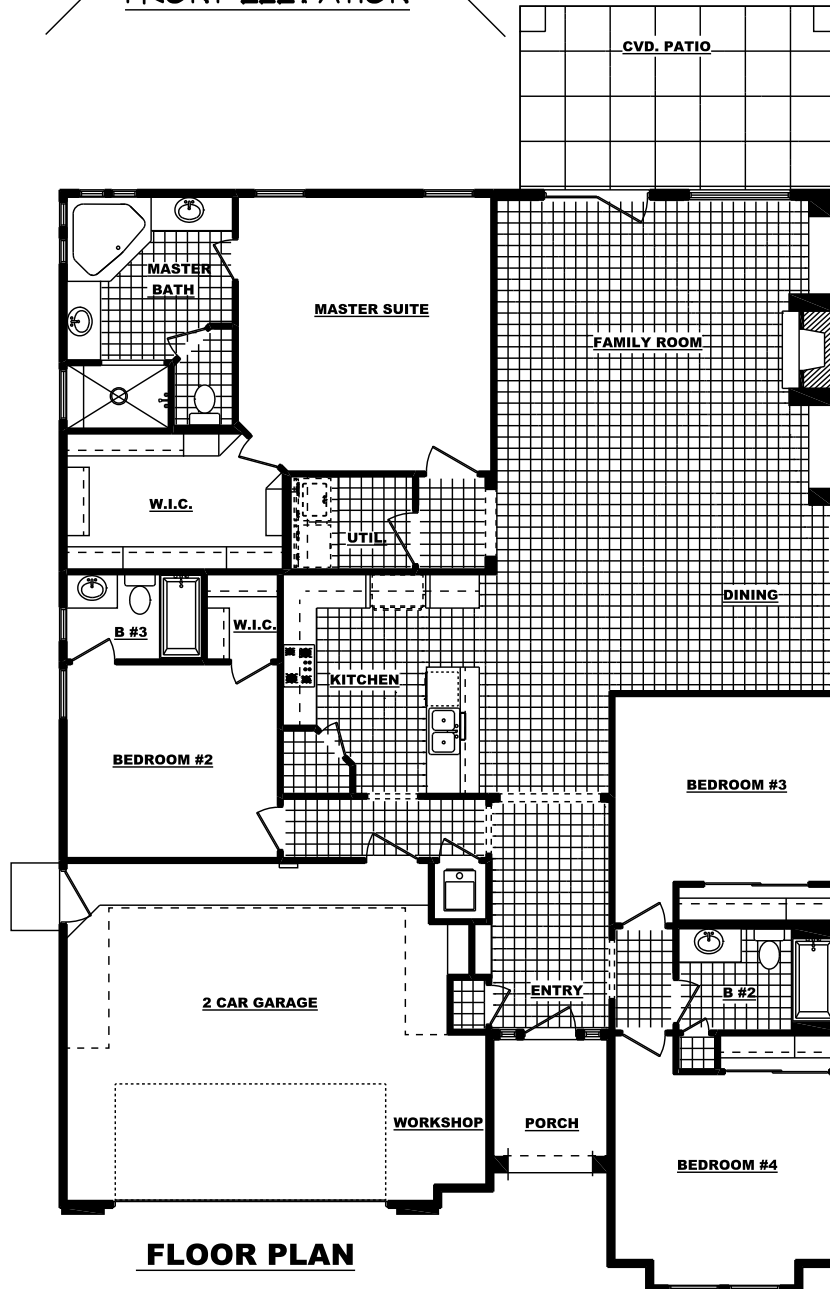

# THE HORIZON JR.

6184 Franklin Dove

FRONT ELEVATION

FLOOR PLAN

2,192 Sq. Ft. - 4 Bedroom - 3 Baths - 2 Car Garage