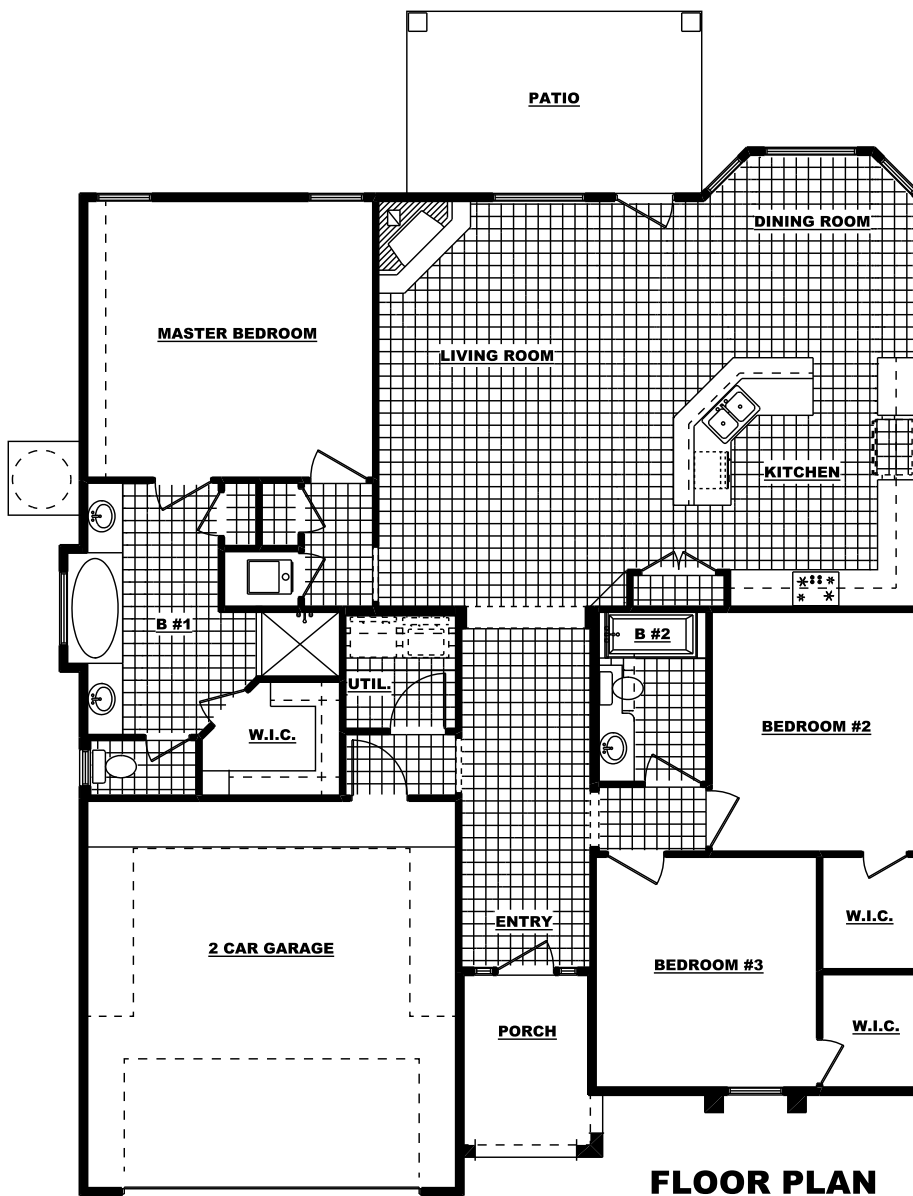

THE PRINCE SANTA FE

2512 MATEO PLACE

1,896 Sq. Ft. - 3 Bedroom - 2 Bath - 2 Car Garage