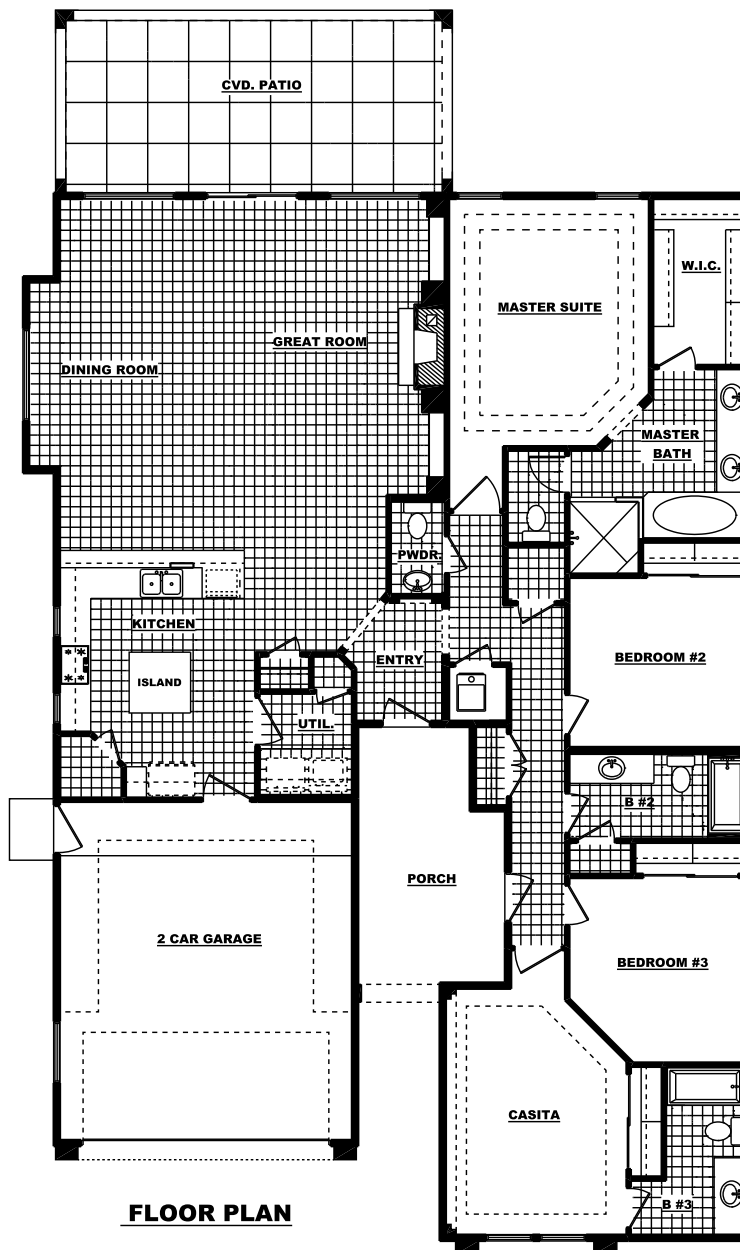

THE GROVE PIPER

5317 Grove East Dr.

2,330 Sq. Ft. - 4 BEDROOM - 3.5 BATHS - 2 CAR GARAGE