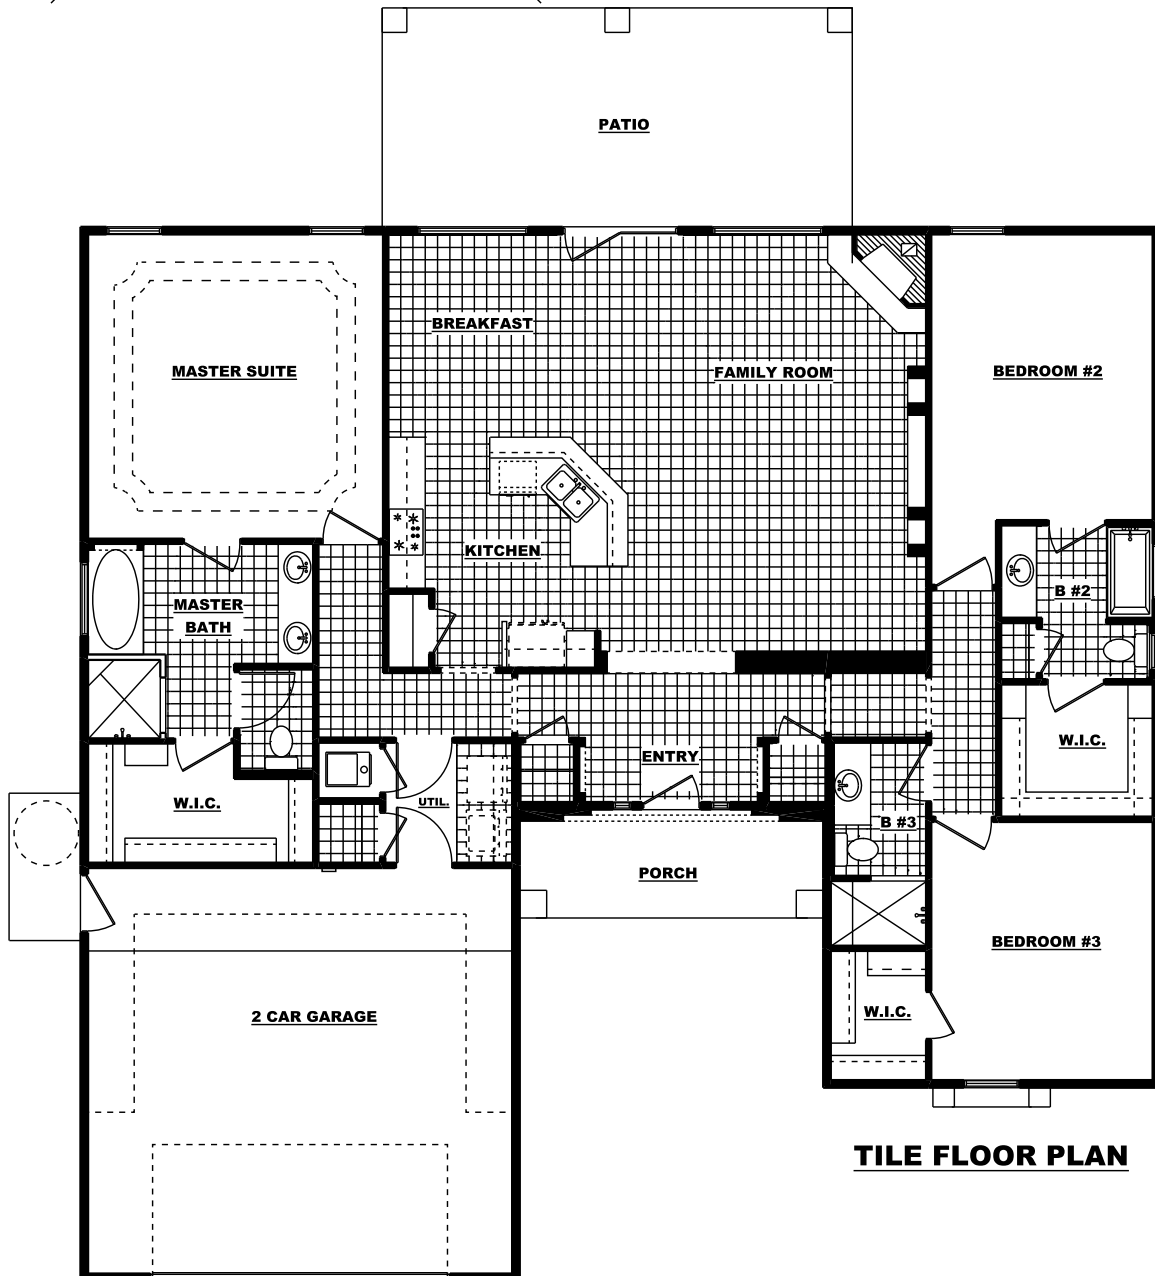

THE MORA

5796 Britain

FRONT ELEVATION

TILE FLOOR PLAN

2,204 Sq. Ft. - 3 Bedroom - 3 Bath - 2 Car Garage