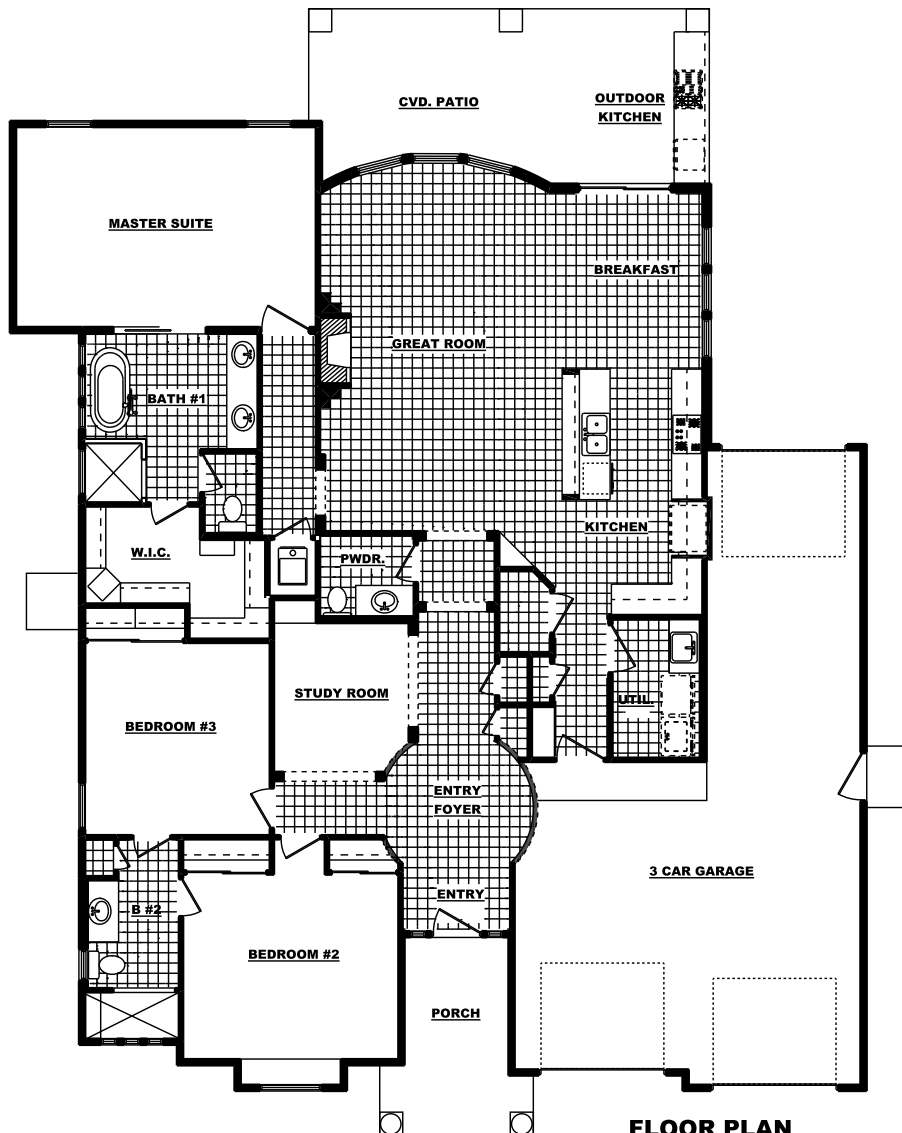

THE LIBERTY "B"

3061 Lookout Point

FRONT ELEVATION

FLOOR PLAN

2,207 Sq. Ft. - 3 Bedroom - 2.5 Bath - 3 Car Garage