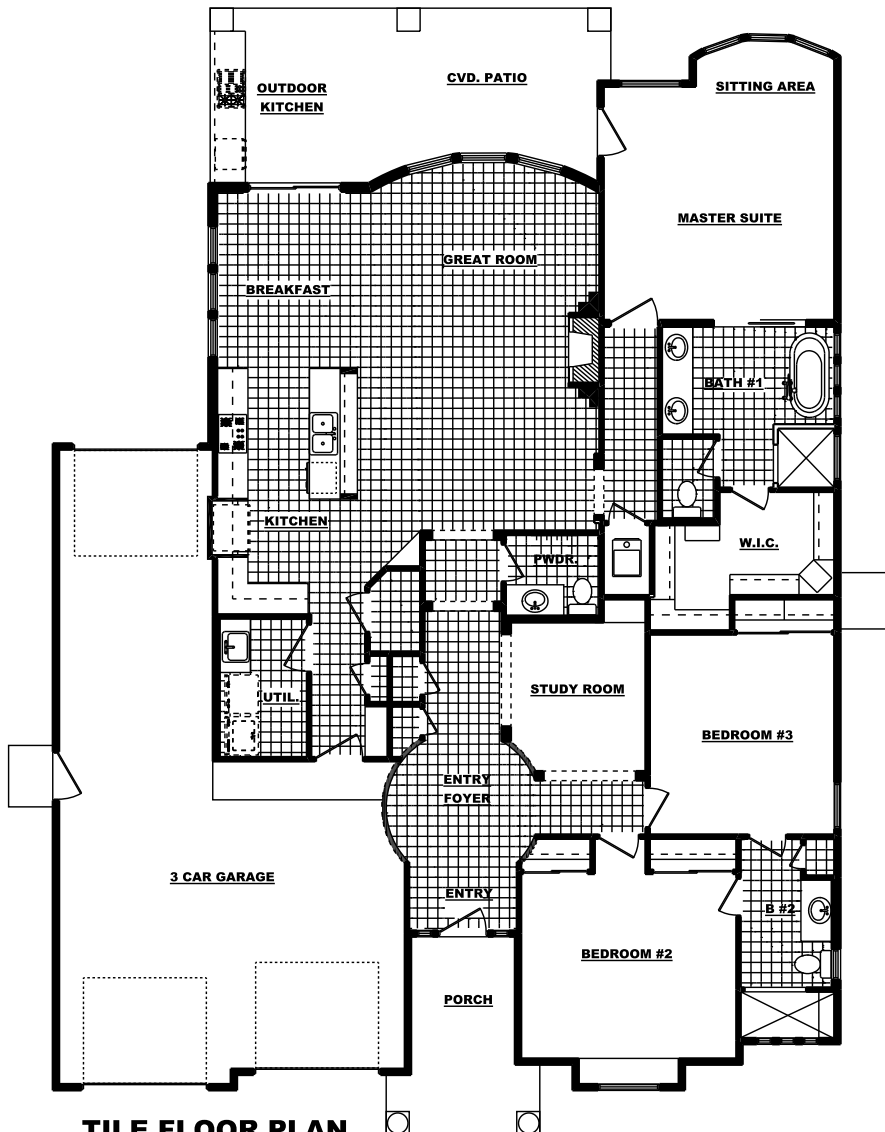

# THE LIBERTY

12398 Stansbury Dr.

**FRONT ELEVATION**

**TILE FLOOR PLAN**

**2,209 Sq. Ft. - 3 Bedroom - 2.5 Bath - 3 Car Garage**