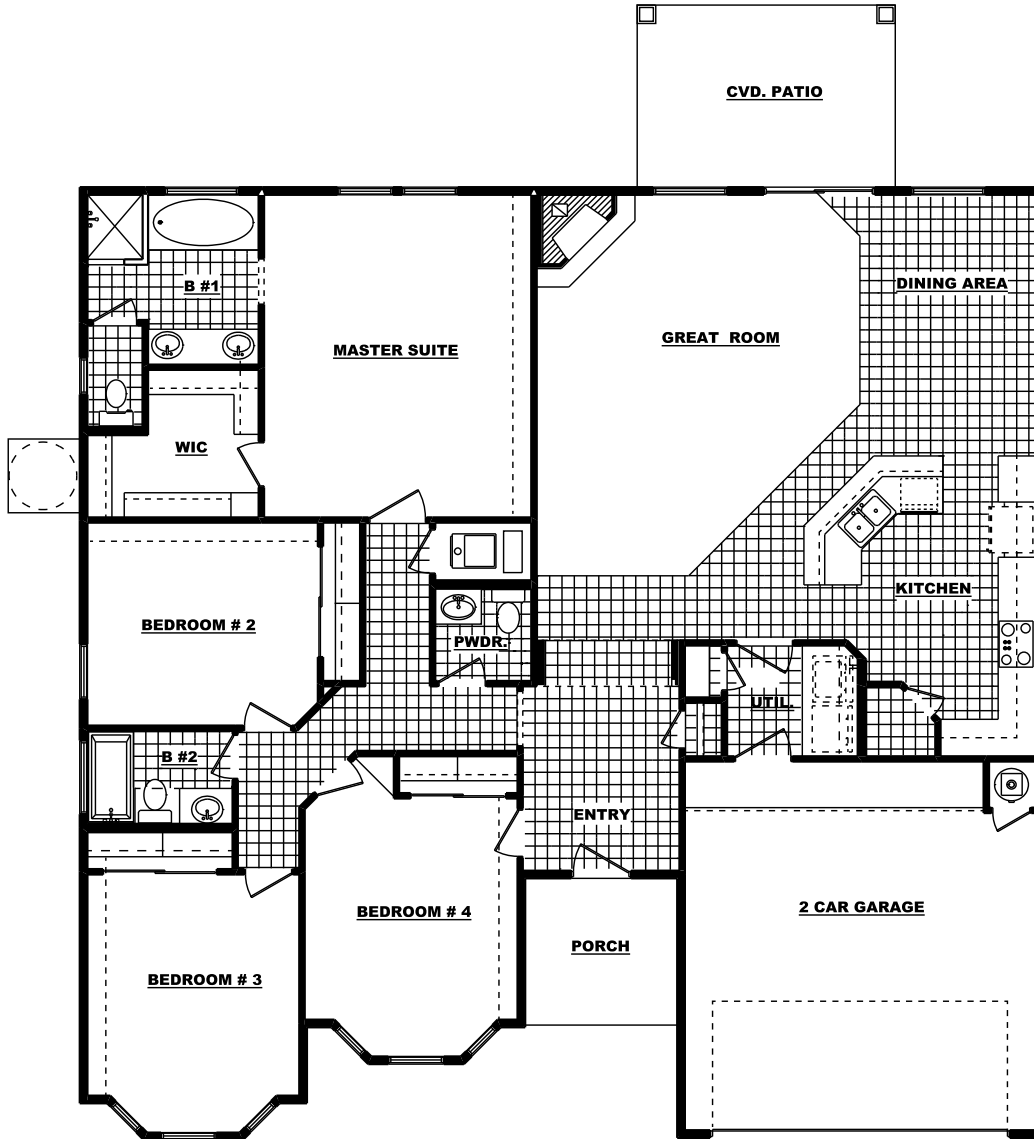

THE DAVINCI

3108 Hero Point

FRONT ELEVATION

TILE FLOOR PLAN

2,113 Sq. Ft. - 4 Bedroom - 2.5 Bath - 2 Car Garage