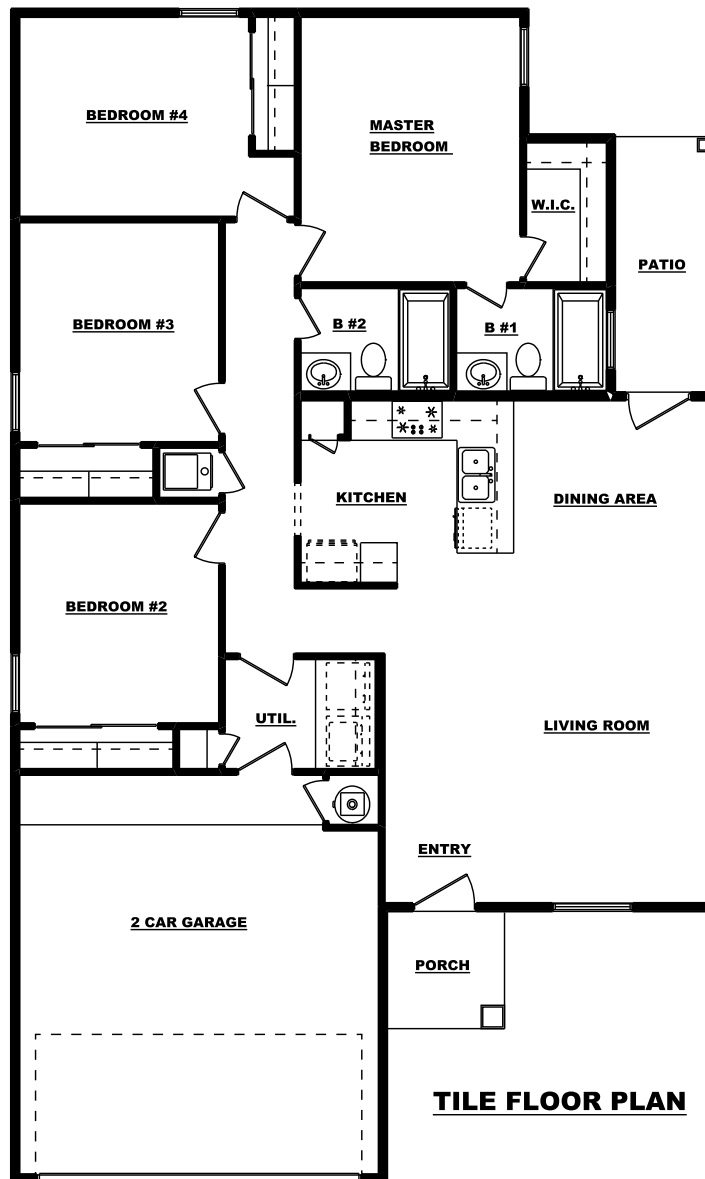

THE TUCSON

FRONT ELEVATION

TILE FLOOR PLAN

1,346 Sq. Ft. - 4 Bedroom - 2 Bath - 2 Car Garage