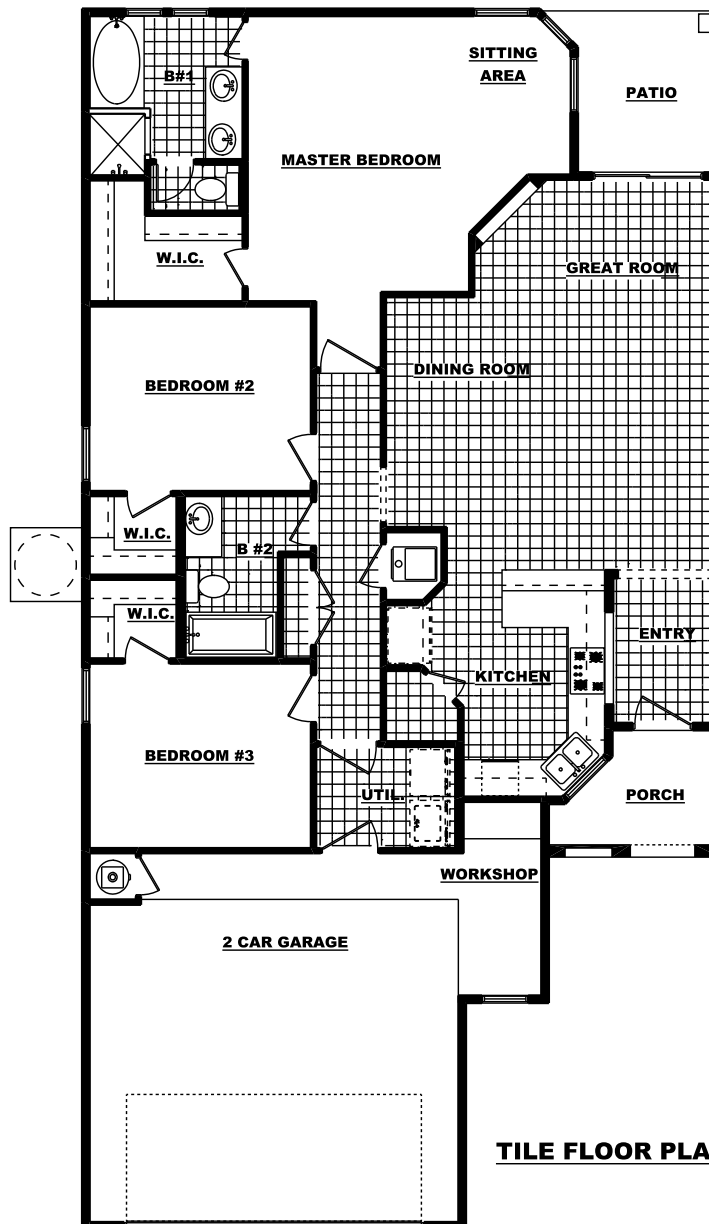

# THE QUAIL "A"

**FRONT ELEVATION**

**TILE FLOOR PLAN**

**1,456 Sq. Ft. - 3 Bedroom - 2 Bedroom - 2 Bath**