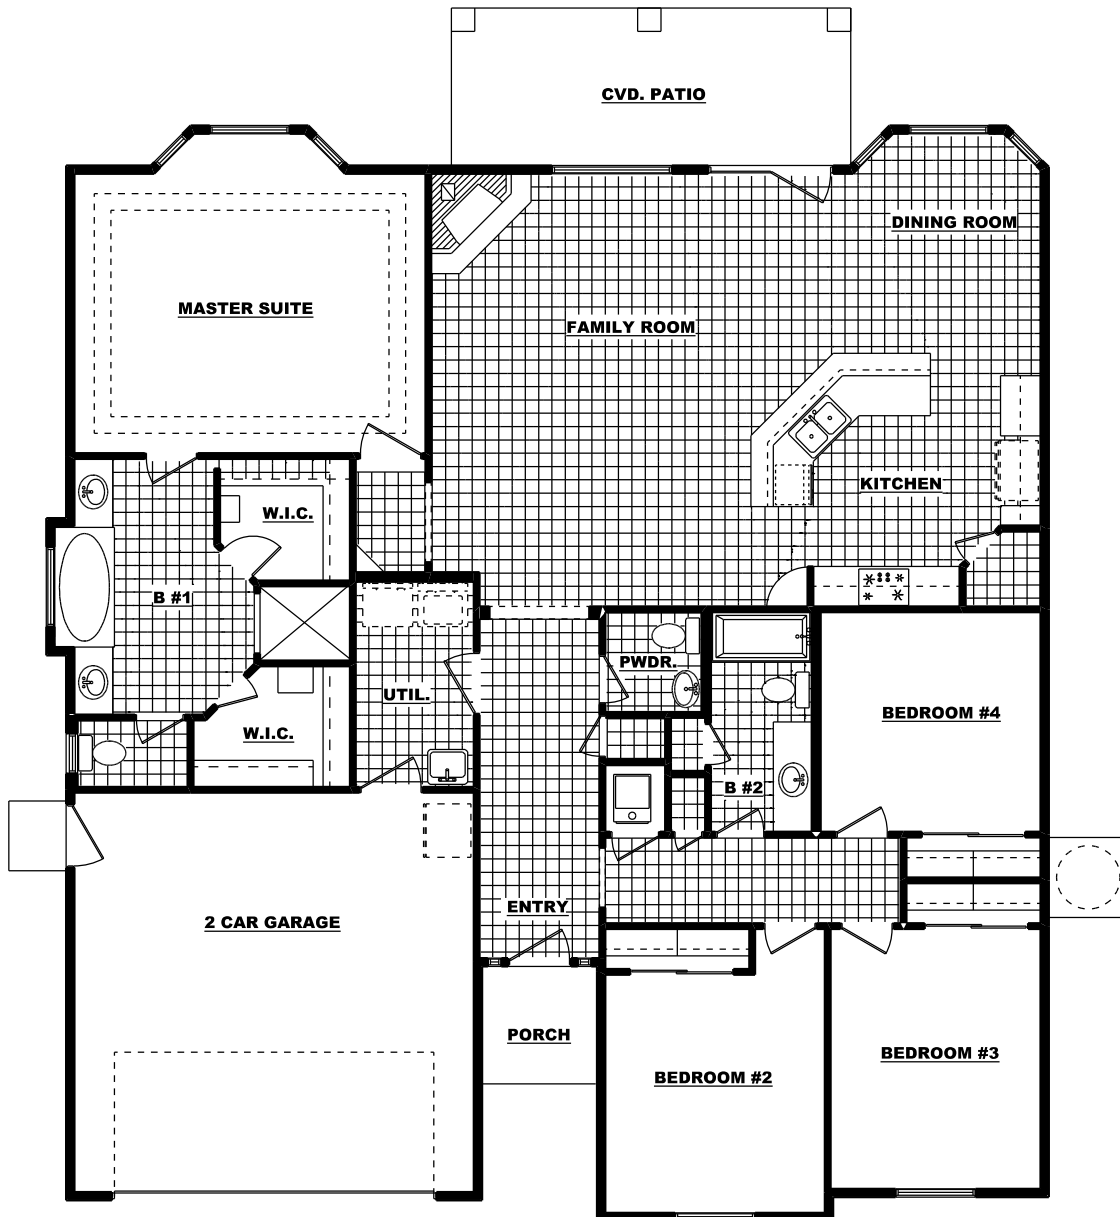

THE LUCERO

FRONT ELEVATION

TILE FLOOR PLAN