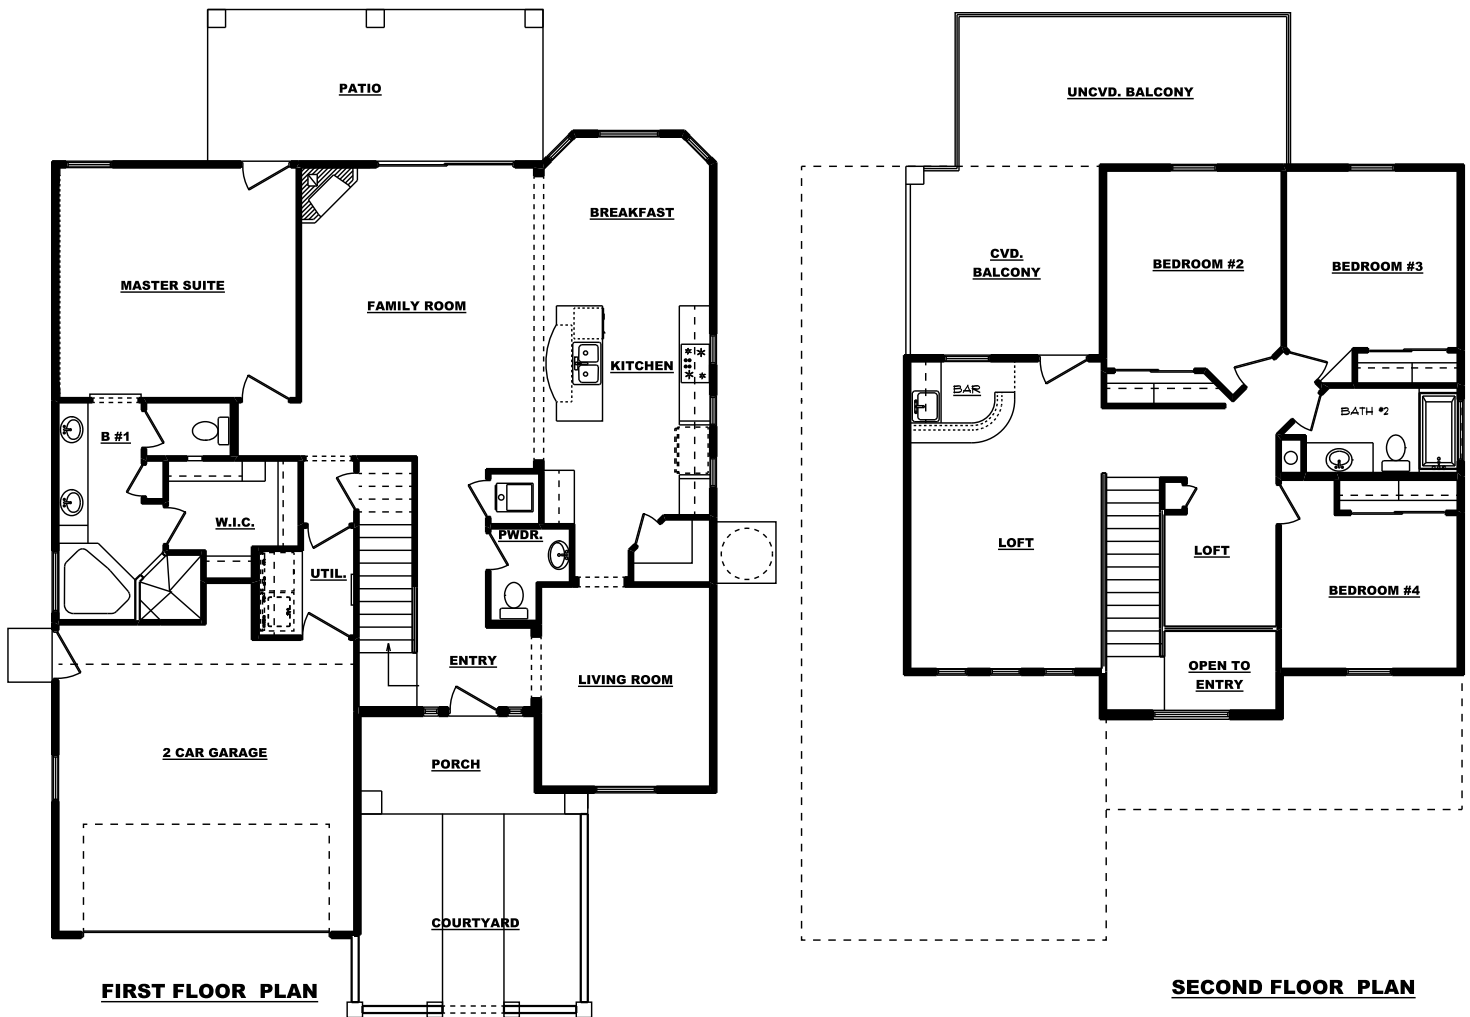

# THE BROOKLYN II

1621 Land Rush St.

**2,518 Sq. Ft. - 4 Bedroom - 2.5 Bath - 2 Car Garage**