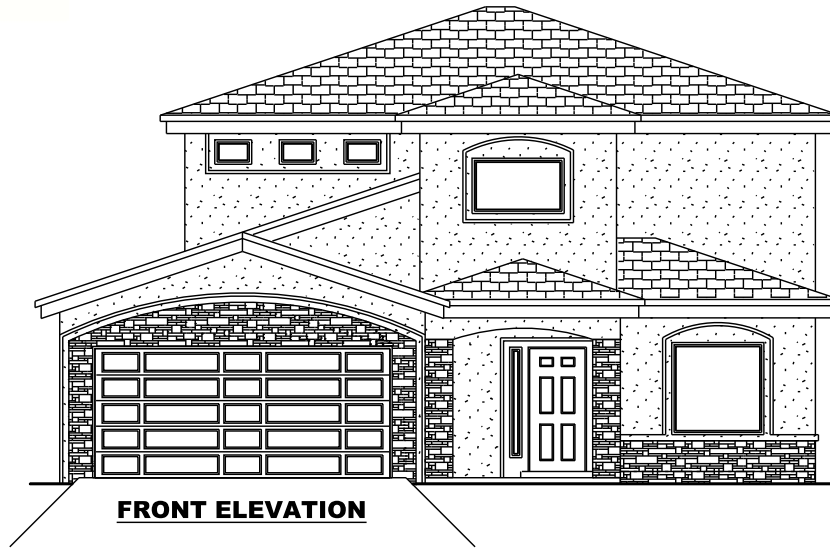

# THE BROOKLYN II

1621 Land Rush St.

**2,518 Sq. Ft. - 4 Bedroom - 2.5 Bath - 2 Car Garage**