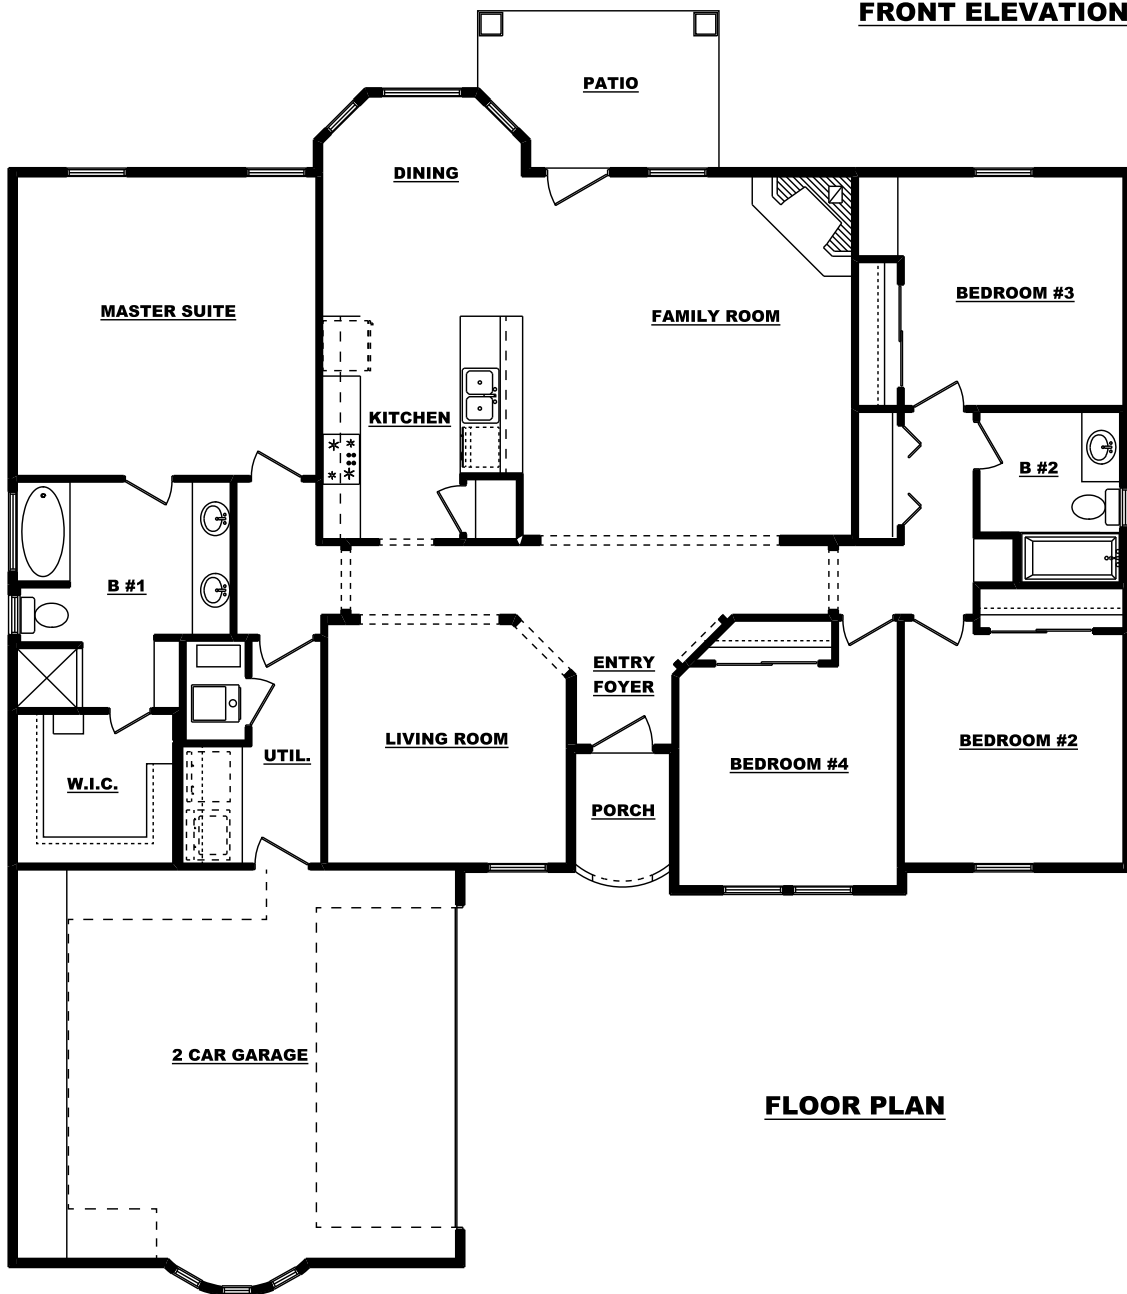

THE ROOSEVELT

FRONT ELEVATION

FLOOR PLAN

2,001 Sq. Ft. - 4 Bedroom - 2 Bath - 2 Car Garage