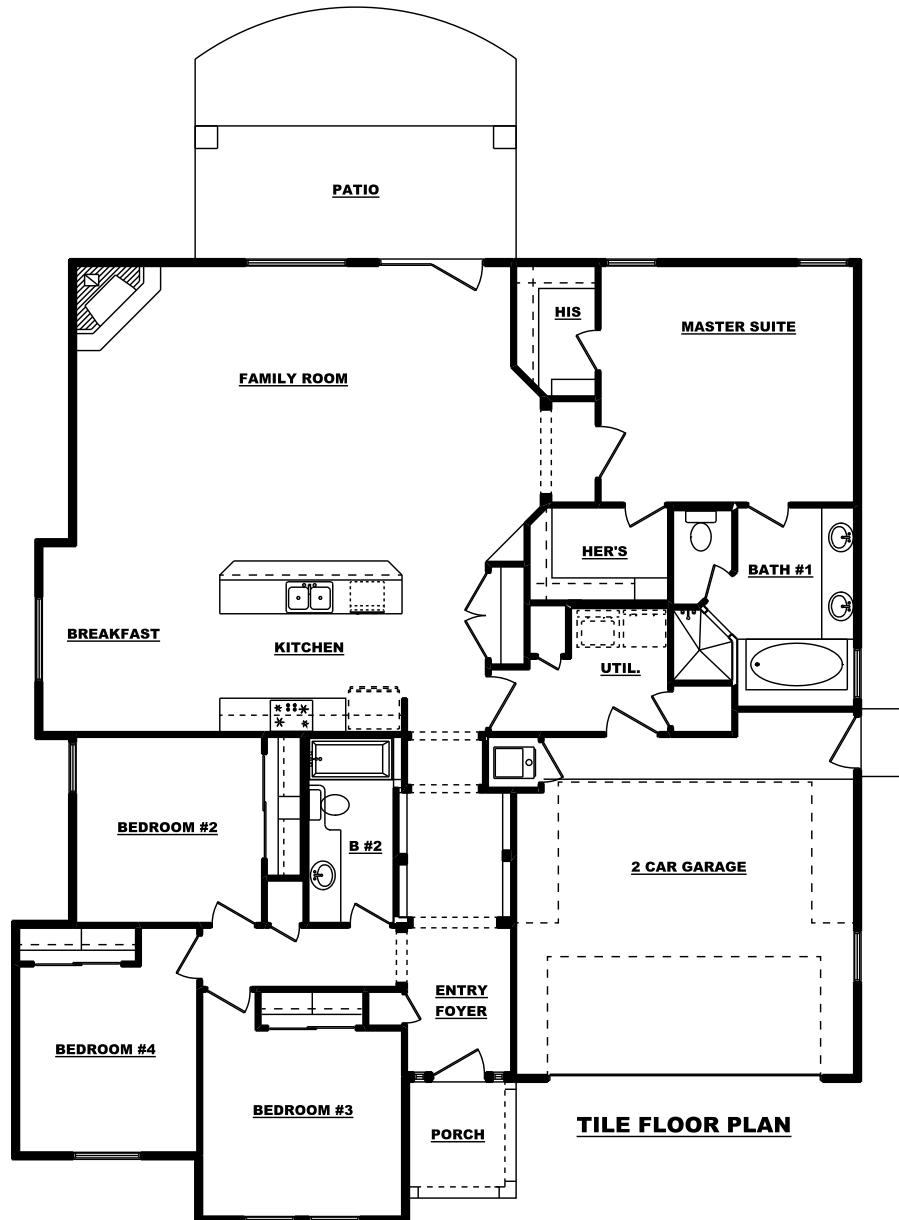

THE LILY

7317 Kiowa Creek

2,053 Sq. Ft. - 4 Bedroom - 2 Bath - 2 Car Garage