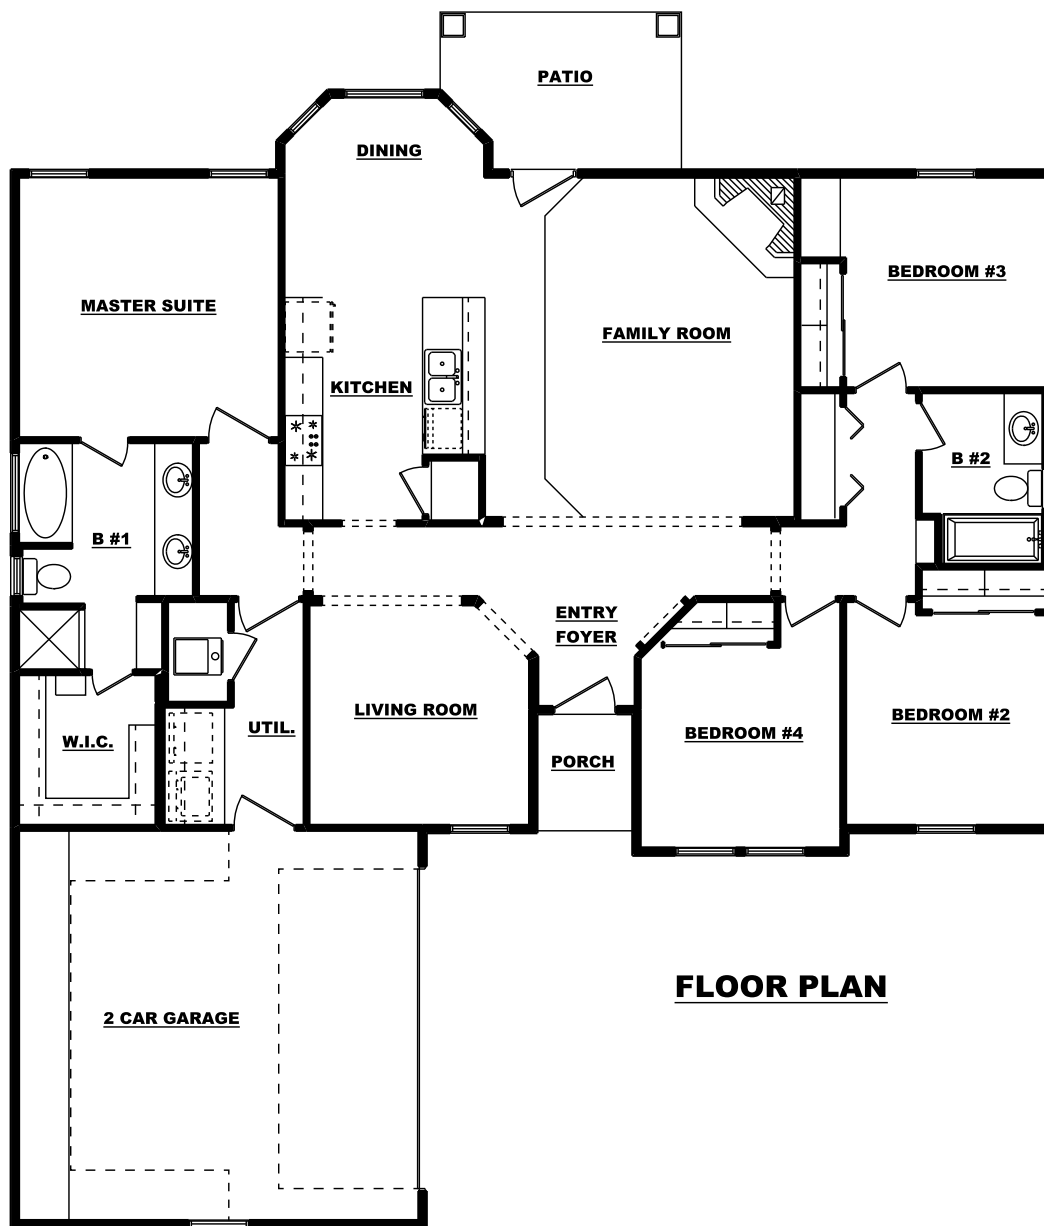

# THE JORDYN II

**FRONT ELEVATION**

**FLOOR PLAN**

**1,758 Sq. Ft. - 4 Bedroom - 2 Bath - 2 Car Garage**