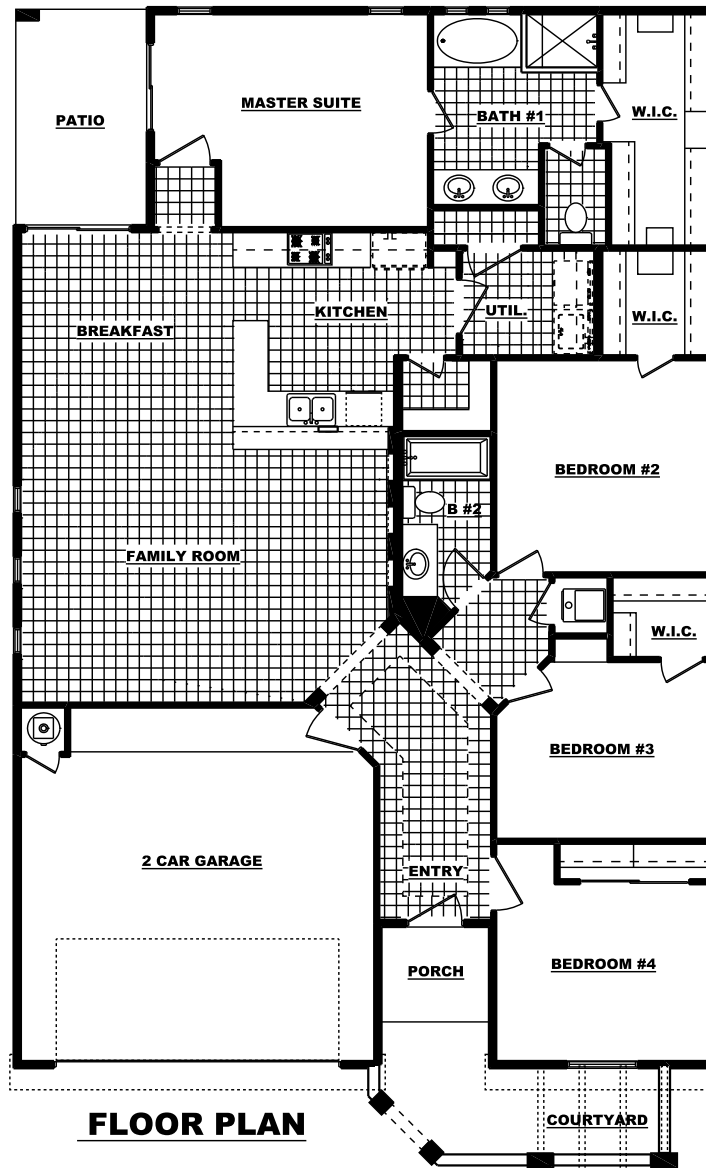

THE SAN JACINTO

7375 VIA CANUTILLO

FRONT ELEVATION

FLOOR PLAN

1,831 Sq. Ft. - 4 Bedroom - 2 Bath - 2 Car Garage