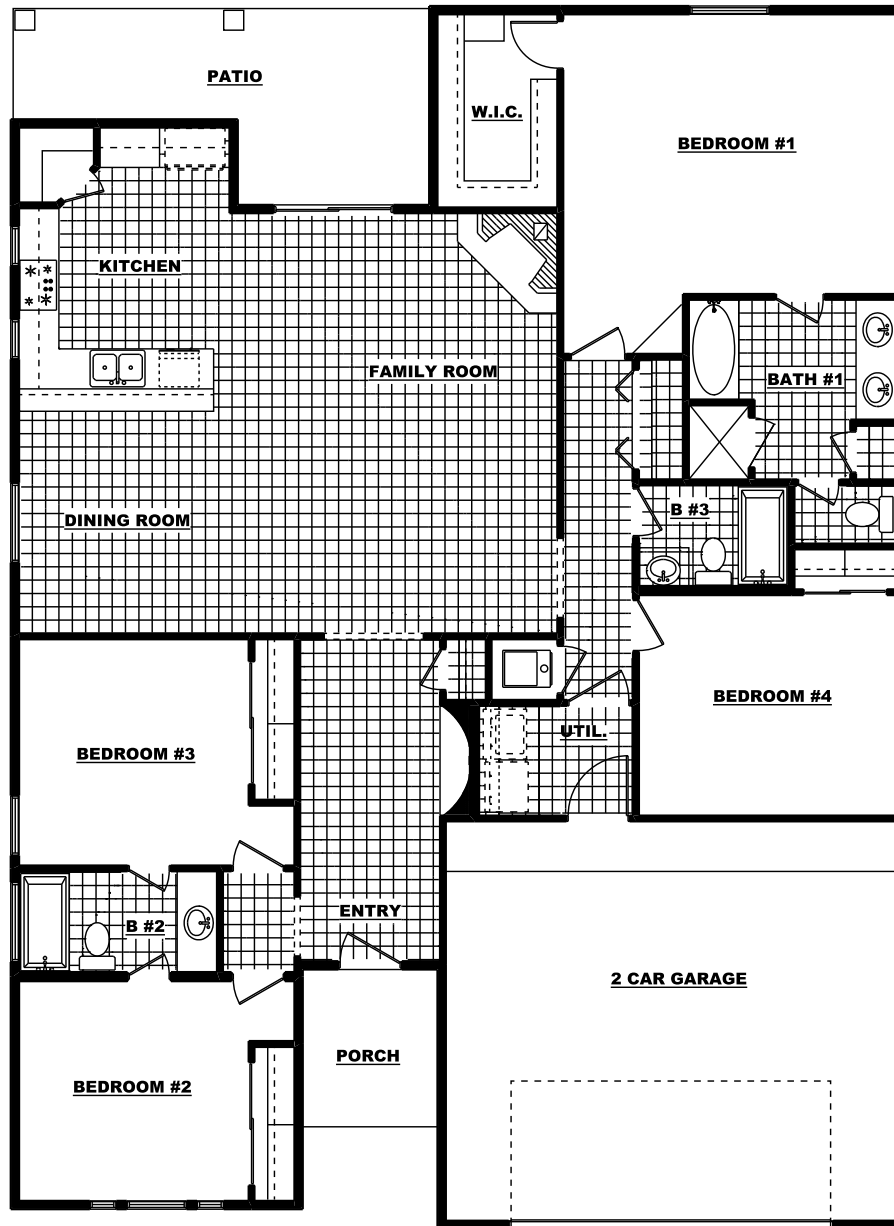

LA BRISA

7389 Via Canutillo

FRONT ELEVATION

FLOOR PLAN

2,006 Sq. Ft. - 4 Bedroom - 3 Bath - 2 Car Garage