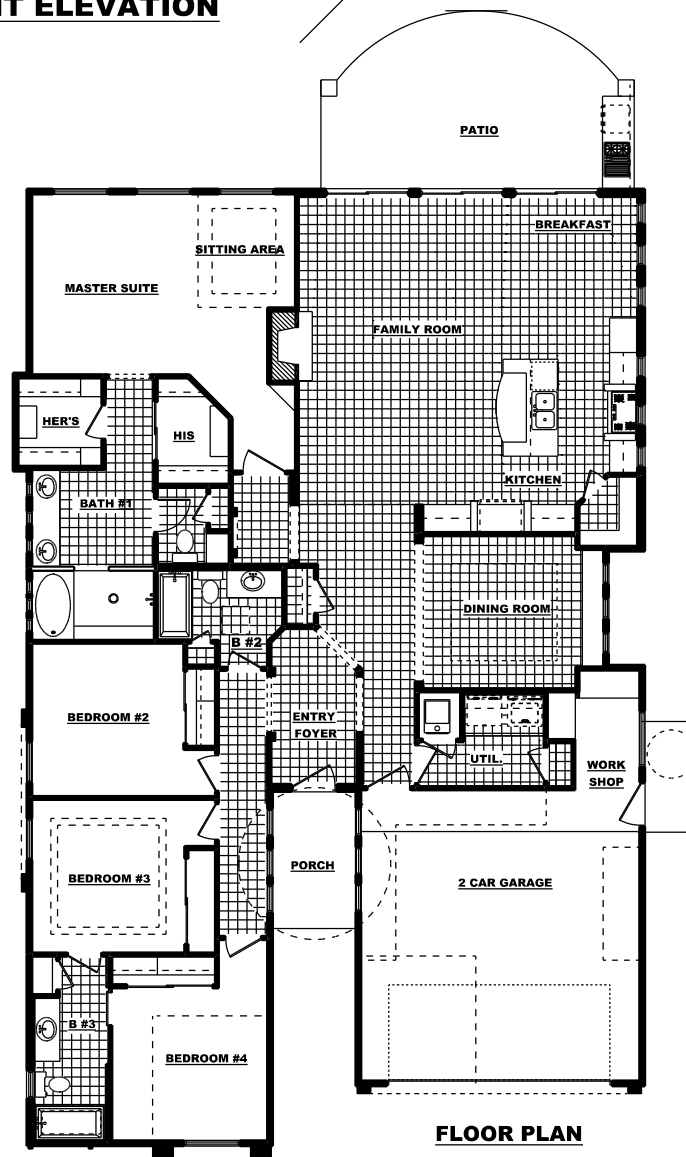

# THE PARADISE JR.

**FRONT ELEVATION**

**FLOOR PLAN**

2,341 SQ. FT. - 4 BEDROOM - 3 BATHS - 2 CAR GARAGE