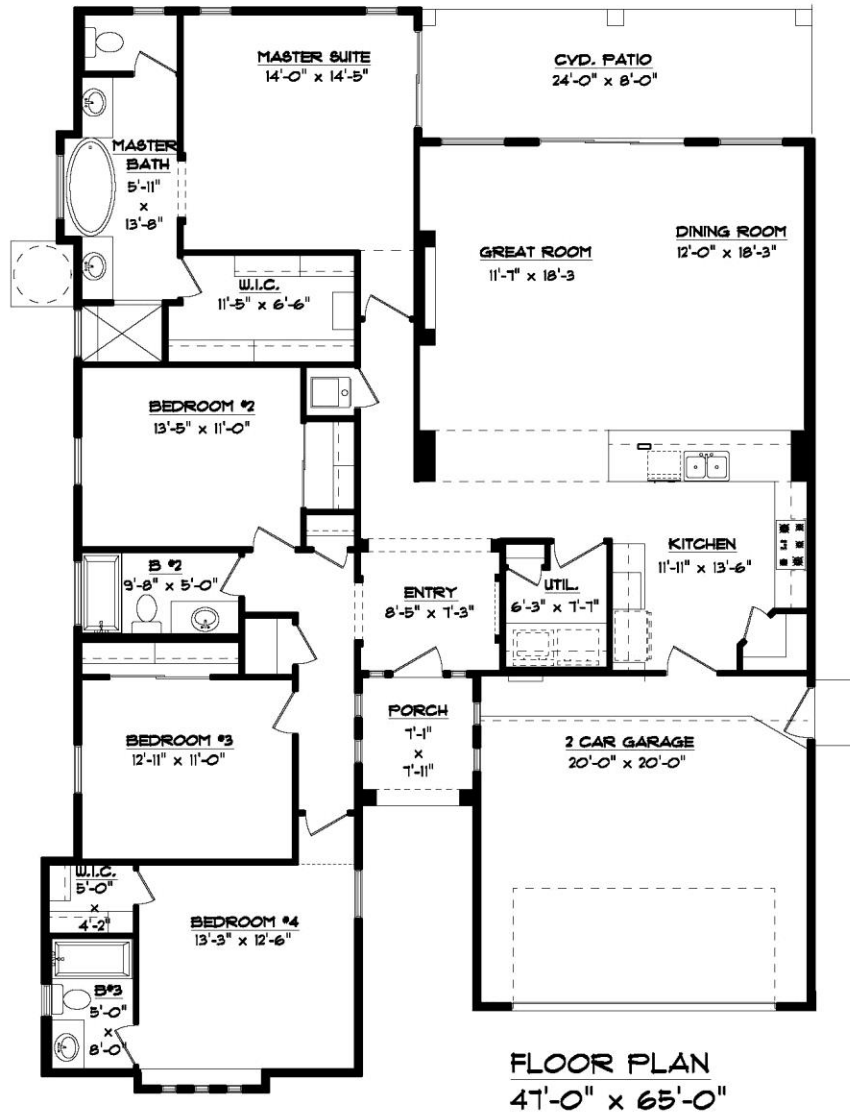

# THE GAILEN JR C

5737 VALLEY LILAC

2126 SQFT. – 4 BEDROOMS – 2 BATHROOMS – 2 CAR GARAGE

*Build your dream home...*

•6300 Escondido Dr. El Paso, TX 79912 •PH: (915) 584-8629 •FX: (915) 225-0087  
WINTONHOMES.COM

# THE GAILEN JR C

5737 VALLEY LILAC

2126 SQFT. – 4 BEDROOMS – 2 BATHROOMS – 2 CAR GARAGE

\*Floor Plan, Amenities, Price and Availability are subject to change without notice\*

•6300 Escondido Dr. El Paso, TX 79912 •PH: (915) 584-8629 •FX: (915) 225-0087  
WINTONHOMES.COM