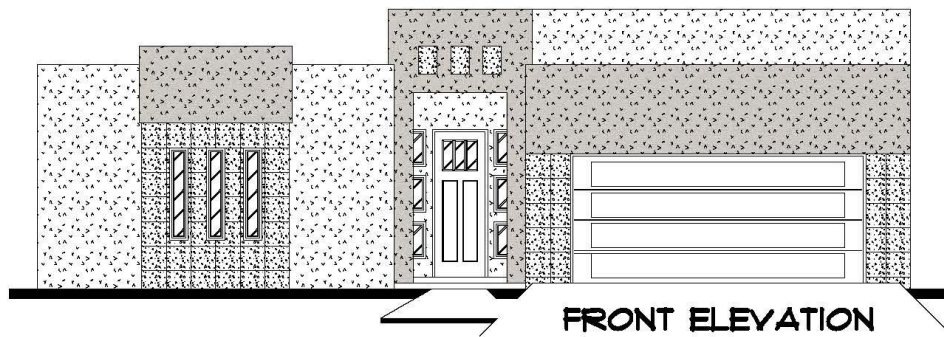

THE GAILEN JR C

5737 VALLEY LILAC

2126 SQFT. – 4 BEDROOMS – 2 BATHROOMS – 2 CAR GARAGE

Build your dream home...

•6300 Escondido Dr. El Paso, TX 79912 •PH: (915) 584-8629 •FX: (915) 225-0087
WINTONHOMES.COM