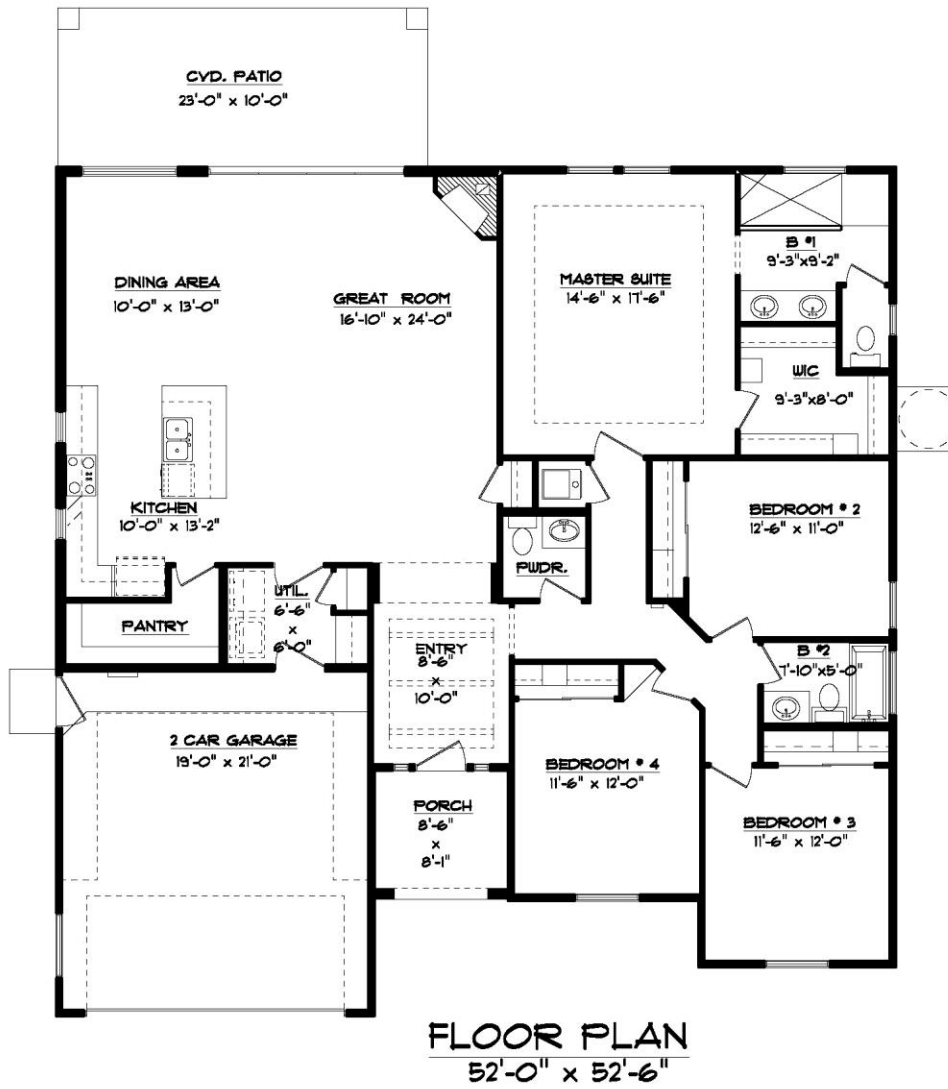

THE DA VINCI W/PWRD

3016 LOOKOUT PT

2086 SQFT. – 4 BEDROOMS – 2.5 BATHROOMS – 2 CAR GARAGE

Build your dream home...

•6300 Escondido Dr. El Paso, TX 79912 •PH: (915) 584-8629 •FX: (915) 225-0087
WINTONHOMES.COM

THE DA VINCI W/PWRD

3016 LOOKOUT PT

2086 SQFT. – 4 BEDROOMS – 2.5 BATHROOMS – 2 CAR GARAGE

Floor Plan, Amenities, Price and Availability are subject to change without notice

•6300 Escondido Dr. El Paso, TX 79912 •PH: (915) 584-8629 •FX: (915) 225-0087
WINTONHOMES.COM