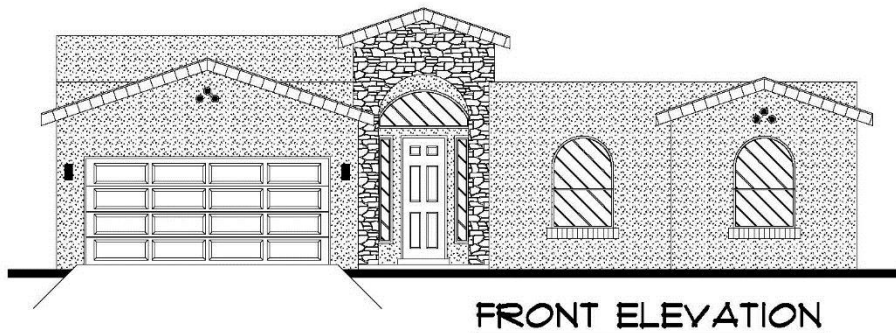

THE DA VINCI W/PWRD

3016 LOOKOUT PT

2086 SQFT. – 4 BEDROOMS – 2.5 BATHROOMS – 2 CAR GARAGE

Build your dream home...

•6300 Escondido Dr. El Paso, TX 79912 •PH: (915) 584-8629 •FX: (915) 225-0087
WINTONHOMES.COM

THE DA VINCI W/PWRD

3016 LOOKOUT PT

2086 SQFT. – 4 BEDROOMS – 2.5 BATHROOMS – 2 CAR GARAGE

Floor Plan, Amenities, Price and Availability are subject to change without notice

•6300 Escondido Dr. El Paso, TX 79912 •PH: (915) 584-8629 •FX: (915) 225-0087
WINTONHOMES.COM