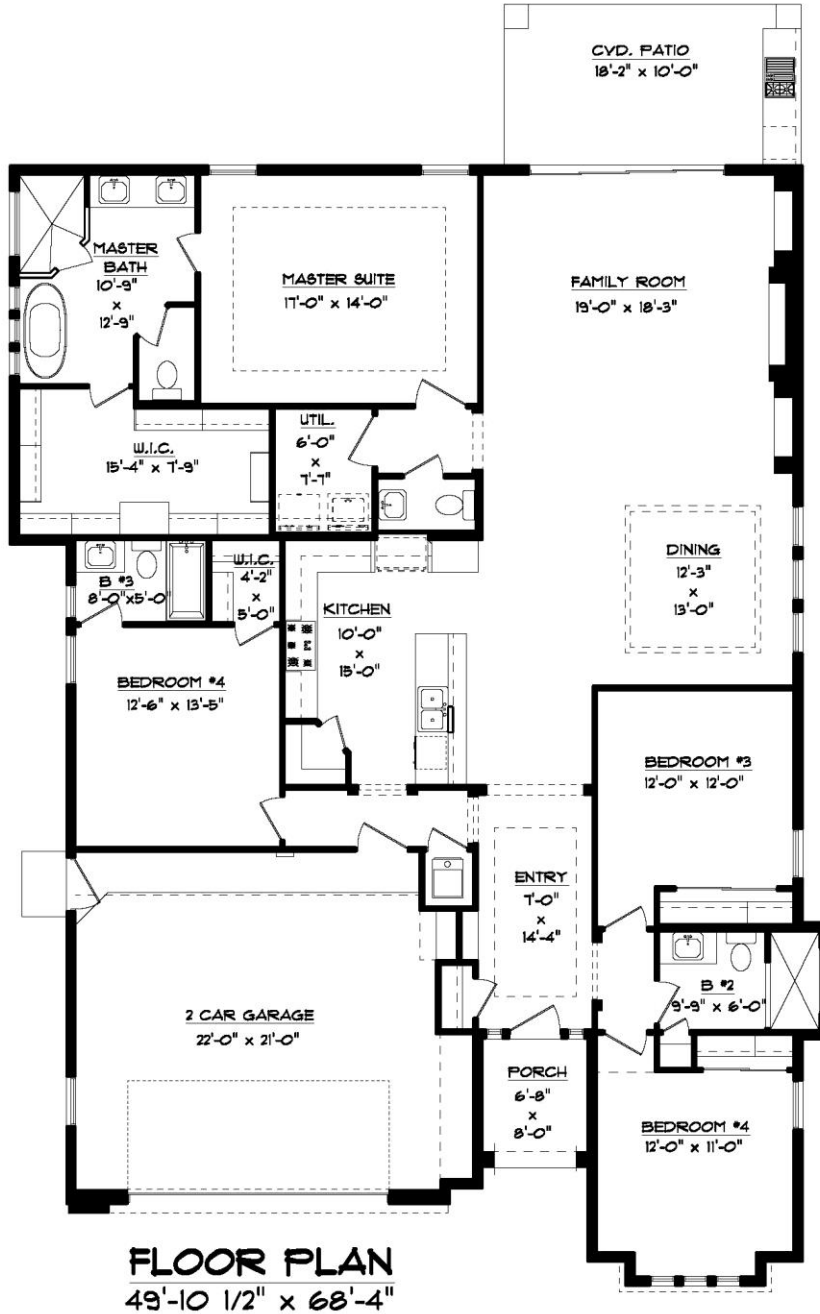

THE HORIZON JR

1750 SIDESADDLE

2416 SQFT. – 4 BEDROOMS – 3.5 BATHROOMS – 2 CAR GARAGE

Build your dream home...

•6300 Escondido Dr. El Paso, TX 79912 •PH: (915) 584-8629 •FX: (915) 225-0087
WINTONHOMES.COM

THE HORIZON JR

1750 SIDESADDLE

2416 SQFT. – 4 BEDROOMS – 3.5 BATHROOMS – 2 CAR GARAGE

Floor Plan, Amenities, Price and Availability are subject to change without notice

•6300 Escondido Dr. El Paso, TX 79912 •PH: (915) 584-8629 •FX: (915) 225-0087
WINTONHOMES.COM