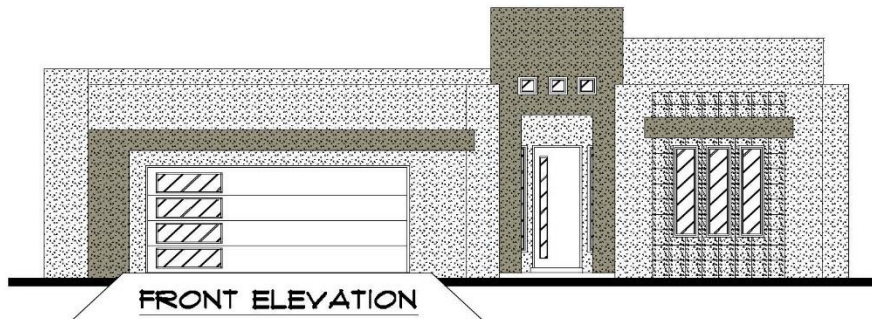

THE HORIZON JR

1750 SIDESADDLE

2416 SQFT. – 4 BEDROOMS – 3.5 BATHROOMS – 2 CAR GARAGE

Build your dream home...

•6300 Escondido Dr. El Paso, TX 79912 •PH: (915) 584-8629 •FX: (915) 225-0087
WINTONHOMES.COM

THE HORIZON JR

1750 SIDESADDLE

2416 SQFT. – 4 BEDROOMS – 3.5 BATHROOMS – 2 CAR GARAGE

Floor Plan, Amenities, Price and Availability are subject to change without notice

•6300 Escondido Dr. El Paso, TX 79912 •PH: (915) 584-8629 •FX: (915) 225-0087
WINTONHOMES.COM