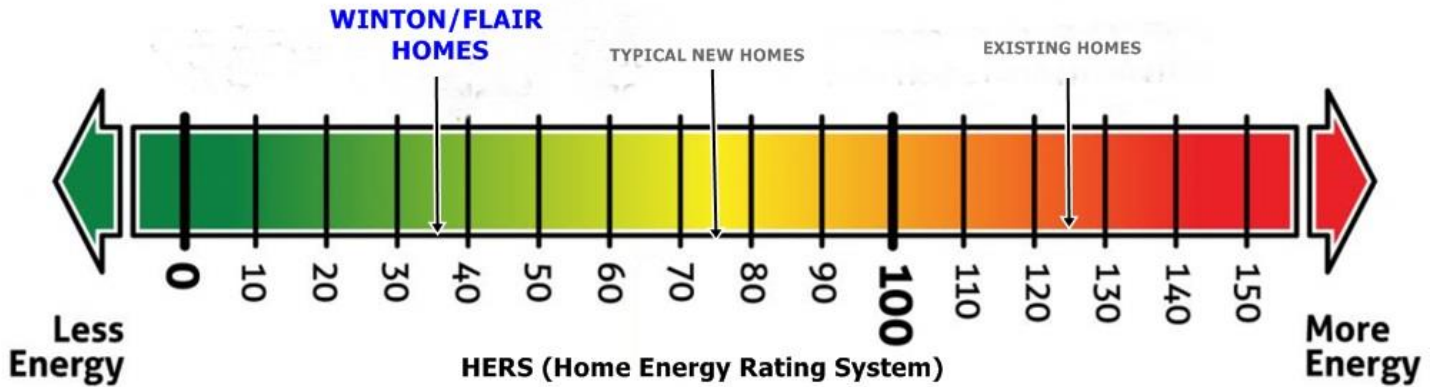

Energy Star Certified EFFICIENCY, COMFORT AND HEALTH

ALL ACCENT HOMES ARE DESIGNED AND BUILT WITH HIGH LEVELS OF ENERGY EFFICIENCY TO MEET AND EXCEED ENERGY STAR PROGRAM STANDARDS.

We not only build your dream home...
we build a cost-effective, healthy home
suited for any climate and the comfort
for you and your loved ones...

Jack Winton

*WE GUARRANTY HEATING & COOLING PERFORMANCE OF EACH HOME