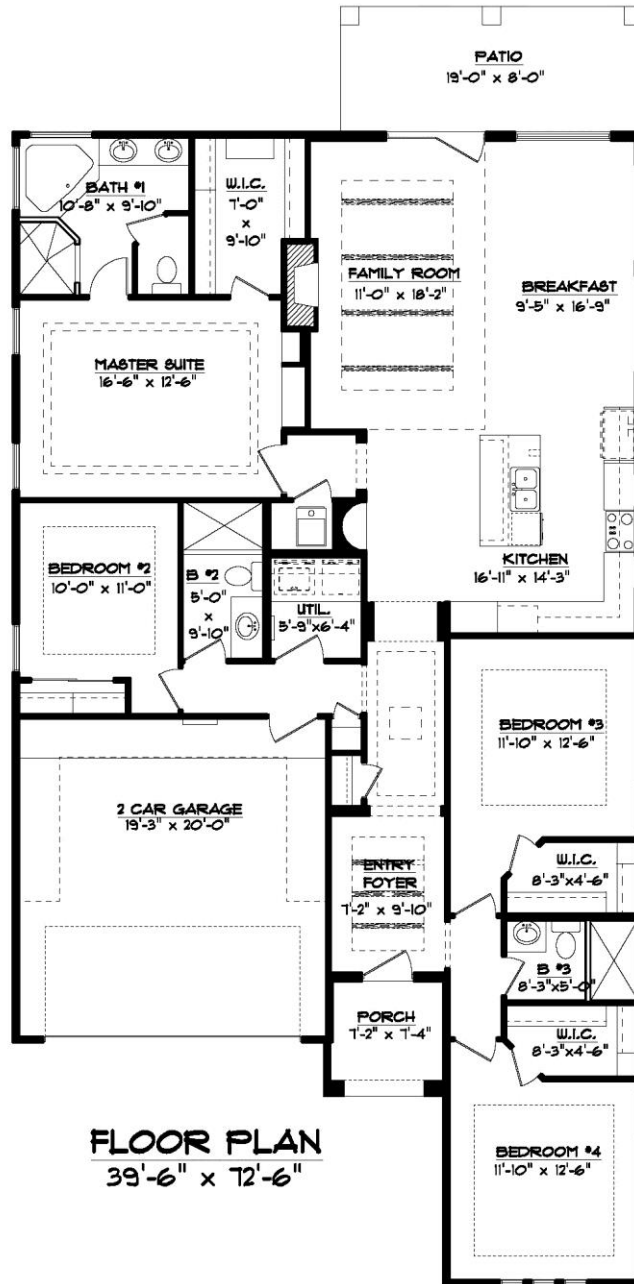

THE ALAMO G

7320 CANYON WREN

2046 SQFT. – 4 BEDROOMS – 3 BATHROOMS – 2 CAR GARAGE

Build your dream home...

•6300 Escondido Dr. El Paso, TX 79912 •PH: (915) 584-8629 •FX: (915) 225-0087
WINTONHOMES.COM

THE ALAMO G

7320 CANYON WREN

2046 SQFT. – 4 BEDROOMS – 3 BATHROOMS – 2 CAR GARAGE

Floor Plan, Amenities, Price and Availability are subject to change without notice

•6300 Escondido Dr. El Paso, TX 79912 •PH: (915) 584-8629 •FX: (915) 225-0087
WINTONHOMES.COM