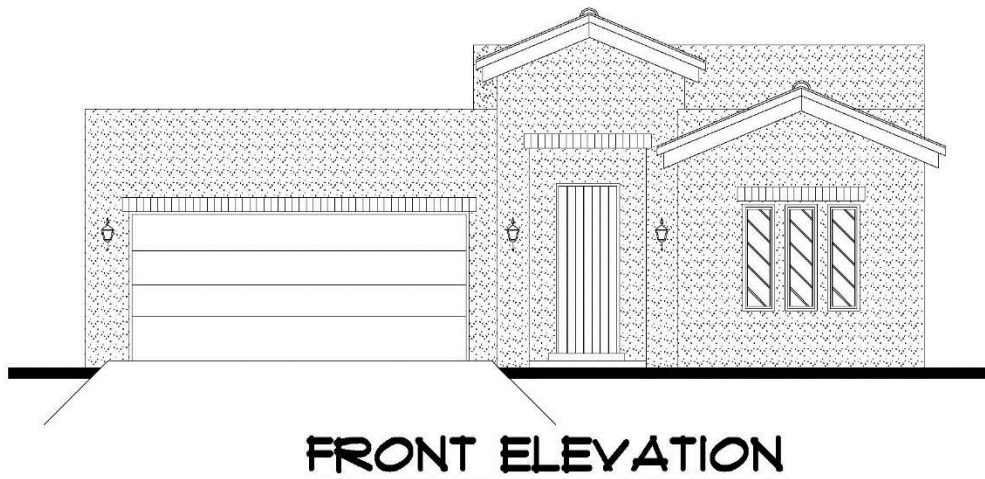

THE ALAMO G

7320 CANYON WREN

2046 SQFT. – 4 BEDROOMS – 3 BATHROOMS – 2 CAR GARAGE

Build your dream home...

•6300 Escondido Dr. El Paso, TX 79912 •PH: (915) 584-8629 •FX: (915) 225-0087
WINTONHOMES.COM

THE ALAMO G

7320 CANYON WREN

2046 SQFT. – 4 BEDROOMS – 3 BATHROOMS – 2 CAR GARAGE

Floor Plan, Amenities, Price and Availability are subject to change without notice

•6300 Escondido Dr. El Paso, TX 79912 •PH: (915) 584-8629 •FX: (915) 225-0087
WINTONHOMES.COM